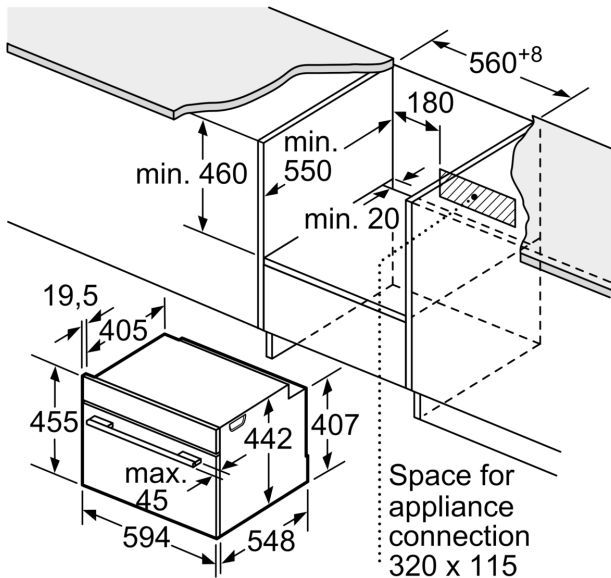

Accessories

- 1 x universal pan, 1 x combination grid

Features

- Maximum window temperature 30° C
- Quadruple glazed door with heat reflective glass glazed CoolTouch door
- Electronic door lock
- Control panel lock Automatic safety switch off Residual heat indicator Start button Door contact switch

Technical information

- Power cord length 150 cm Cable length
- Nominal voltage: 220 - 240 V
- Total connected load electric: 3.6 KW

Performance/technical information

- Appliance dimension (hxwx): 455 mm x 594 mm x 548 mm
- Niche dimension (hxwx): 450 mm - 455 mm x 560 mm - 568 mm x 550 mm
- Please refer to the dimensions provided in the installation manual
- We recommend you to choose complementary products within SER8, in order to assure an optimal design combination of your Built-In appliances.

**Series 8, Built-in compact oven with
microwave function, 60 x 45 cm,
Black
CMG676BB1**

measurements in mm

measurements in mm

Installation with a hob.

measurements in mm

If the compact appliance will be installed underneath a hob, the following worktop thicknesses (including substructure if necessary) must be taken into account.