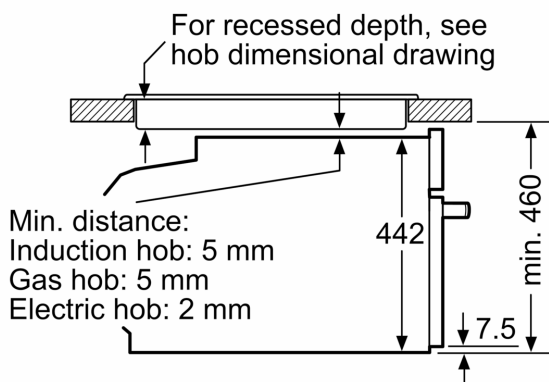

Technical information

- Power cord length 150 cm Cable length
- Nominal voltage: 220 - 240 V
- Total connected load electric: 3.6 KW

Performance/technical information

- Appliance dimension (hxwx): 455 mm x 594 mm x 548 mm
- Niche dimension (hxwx): 450 mm - 455 mm x 560 mm - 568 mm x 550 mm
- Please refer to the dimensions provided in the installation manual
- We recommend you to choose complementary products within SER8, in order to assure an optimal design combination of your Built-In appliances.

**Series 8, Built-in compact oven with
microwave function, 60 x 45 cm,
Black
CMG676BB1**

measurements in mm

measurements in mm

Installation with a hob.

measurements in mm

If the compact appliance will be installed underneath a hob, the following worktop thicknesses (including substructure if necessary) must be taken into account.

Hob type	min. worktop thickness	
	fitted	flush
Induction hob	42 mm	43 mm
Full surface Induction hob	52 mm	53 mm
Gas hob	32 mm	43 mm
Electric hob	32 mm	35 mm