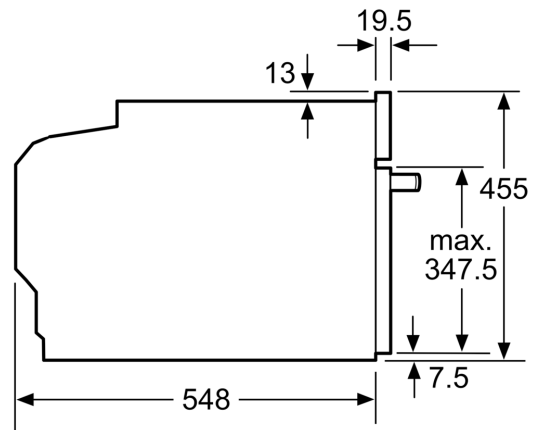

Technical information

- Power cord length 150 cm Cable length
- Nominal voltage: 220 - 240 V
- Total connected load electric: 3.6 KW

Performance/technical information

- Appliance dimension (hxwx): 455 mm x 594 mm x 548 mm
- Niche dimension (hxwx): 450 mm - 455 mm x 560 mm - 568 mm x 550 mm
- Please refer to the dimensions provided in the installation manual
- We recommend you to choose complementary products within SER8, in order to assure an optimal design combination of your Built-In appliances.

**Series 8, Built-in compact oven with
microwave function, 60 x 45 cm,
Black
CMG676BB1**

measurements in mm

measurements in mm

Installation with a hob.

measurements in mm

If the compact appliance will be installed underneath a hob, the following worktop thicknesses (including substructure if necessary) must be taken into account.