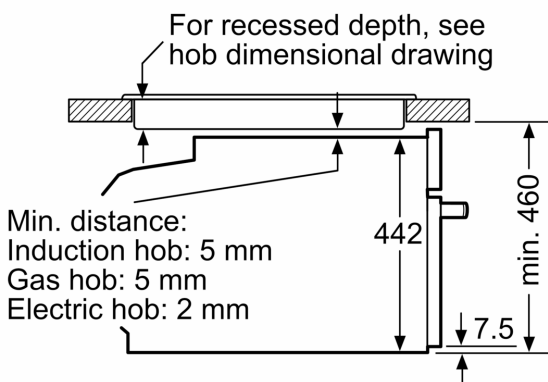

Type of micro-wave oven: .....MW-Combi  
 Type of control: .....Electronic  
 Dimensions: ..... 455x594x548 mm  
 Cavity dimensions: ..... 237 x 480 x 392 mm  
 Length electrical supply cord: ..... 150.0 cm  
 Net weight: ..... 35.3 kg  
 Gross weight: ..... 37.6 kg  
 EAN code: ..... 4242002807454  
 Max. microwave power level: ..... 900 W  
 Connection rating: ..... 3600 W  
 Fuse protection: ..... 16 A  
 Voltage: ..... 220-240 V  
 Frequency: ..... 60; 50 Hz  
 Plug type: ..... Gardy plug w/ earthing  
 Included accessories: ..... 1 x combination grid, 1 x universal pan

1 x combination grid, 1 x universal pan

AOVG9MF00S Mech. Child safety lock (high glass), HEZ327000 Pizza stone, HEZ530000 Half tray, HEZ531010 Baking tray, non-stick ceramic coated, HEZ532010 Universal pan, non-stick ceramic coated, HEZ617000 Pizza pan, enamelled, HEZ625071 Grill tray, anthracite, HEZ631070 Baking tray, enamelled, HEZ632070 Multipurpose pan, enamelled, HEZ634080 Baking and roasting grid, microwave, HEZ636000 Glass pan, HEZ660050 Cover Strip, HEZ660060 Strip, HEZ664000 Baking and roasting grid, steam, HEZ915003 Glass roasting dish, 5,4 L, HEZG0AS00 Connecting cable 3m

**Series 8, Built-in compact oven with  
microwave function, 60 x 45 cm,  
Stainless steel  
CMG656BS1**

Installation with a hob.

If the compact appliance will be installed underneath a hob, the following worktop thicknesses (including substructure if necessary) must be taken into account.

Hob type	min. worktop thickness	
	fitted	flush
Induction hob	42 mm	43 mm
Full surface Induction hob	52 mm	53 mm
Gas hob	32 mm	43 mm
Electric hob	32 mm	35 mm