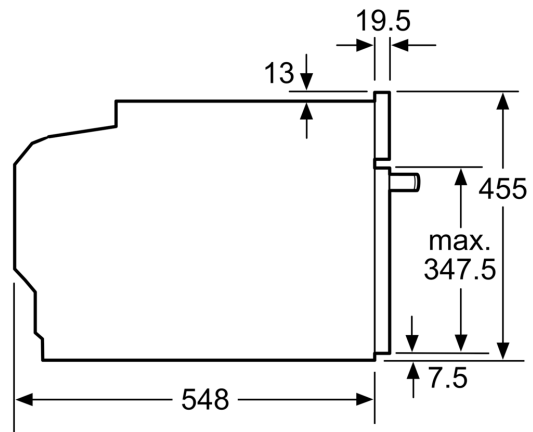

**Series 8, Built-in compact oven with
microwave function, 60 x 45 cm,
Stainless steel
CMG656BS1**