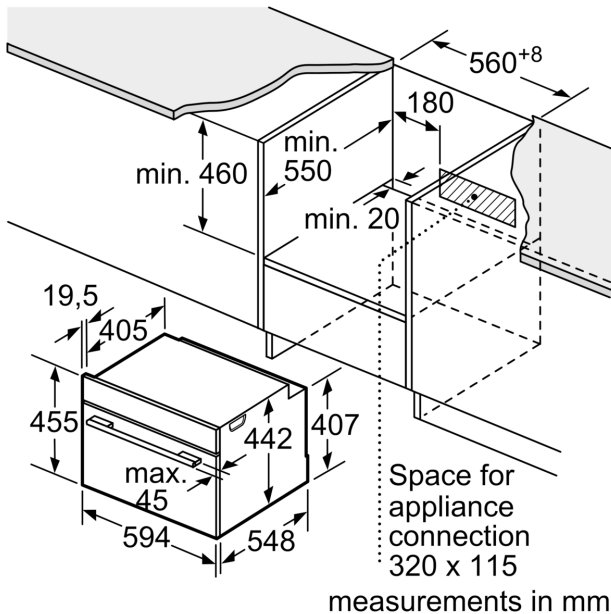

**Series 8, Built-in compact oven with
microwave function, 60 x 45 cm,
Stainless steel
CMG656BS1**