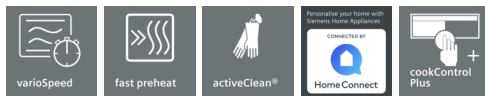

iQ700, Built-in compact oven with microwave function, 60 x 45 cm, Black CM878G4B6B

Shorten your cooking time thanks to varioSpeed, fast preheat and activeClean. And remote your oven from anywhere with Home Connect.

Features

Technical Data

Type of micro-wave oven : MW-Combi
 Type of control : Electronic
 Color / Material Front : Black
 Cavity dimensions : 237.0 x 480 x 392.0 mm
 Approval certificates : CE, VDE
 Length of electrical supply cord : 150 cm
 Net weight : 38.3 kg
 Gross weight : 40.6 kg
 EAN code : 4242003843727
 Maximum micro-wave power : 900 W
 Connection rating : 3600 W
 Fuse protection : 16 A
 Voltage : 220-240 V
 Frequency : 50; 60 Hz
 Plug type : no plug
 Cavity dimensions : 237.0 x 480 x 392.0 mm

iQ700, Built-in compact oven with microwave function, 60 x 45 cm, Black CM878G4B6B

Features

Design

- 5.7" TFT touchDisplay Plus
- Drop down oven door, softClose, softOpen
-
- Cavity inner surface: enamel anthracite
- 3 shelf positions
- Stainless steel control dial
- studioLine Black Steel Design
- We recommend you to choose complementary products within iQ700, in order to assure an optimal design combination of your Built-In appliances.

Features

- Digital temperature display with proposal
- Actual temperature display Heating-up indicator Temperature probe
- Intelligent microwave inverter technology: For optimised results maximum output power will be regulated to 600 W when used in longer operation for gentler cooking.
- Electronic door lock
- Control panel lock Automatic safety switch off Residual heat indicator Start button Door contact switch
- WLAN - Home connect enabled
- cookControl Plus
- bakingSensor
- roastingSensor Plus
- Electronic oven clock timer
- LED light, Light on/off when door opened/closed
- Integral cooling fan