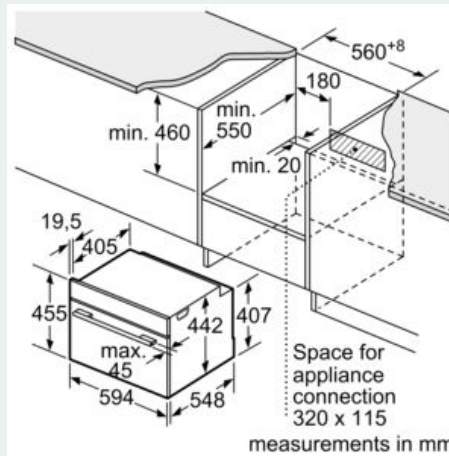

Accessories

- 1 level telescopic shelf, pyrolytic proof
- 2 x combination grid, 1 x universal pan

Performance/technical information

- Cavity volume: 45 litres
- Temperature range 30 °C - 275 °C
- Power cord length 150 cm Cable length
- Total connected load electric: 3.6 KW
- Nominal voltage: 220 - 240 V
- Appliance dimension (hxwx): 455 mm x 594 mm x 548 mm
- Niche dimension (hxwx): 450 mm - 455 mm x 560 mm - 568 mm x 550 mm

- Please refer to the dimensions provided in the installation manual

iQ700, Built-in compact oven with microwave function, 60 x 45 cm, Black CM878G4B6B

Dimensioned drawings

Installation with a hob.

measurements in mm

measurements in mm

If the compact appliance will be installed underneath a hob, the following worktop thicknesses (including substructure if necessary) must be taken into account.

| Hob type | min. worktop thickness | |
|----------------------------|------------------------|-------|
| | fitted | flush |
| Induction hob | 42 mm | 43 mm |
| Full surface Induction hob | 52 mm | 53 mm |
| Gas hob | 32 mm | 43 mm |
| Electric hob | 32 mm | 35 mm |

measurements in mm

measurements in mm