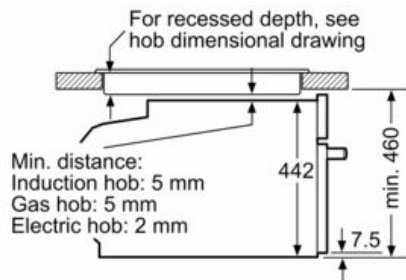

Accessories

- 1 level telescopic shelf, pyrolytic proof
- 2 x combination grid, 1 x universal pan

Performance/technical information

- Cavity volume: 45 litres
- Temperature range 30 °C - 275 °C
- Power cord length 150 cm Cable length
- Total connected load electric: 3.6 KW
- Nominal voltage: 220 - 240 V
- Appliance dimension (hxwx): 455 mm x 594 mm x 548 mm
- Niche dimension (hxwx): 450 mm - 455 mm x 560 mm - 568 mm x 550 mm

- Please refer to the dimensions provided in the installation manual

iQ700, Built-in compact oven with microwave function, 60 x 45 cm, Black CM878G4B6B

Dimensioned drawings

Installation with a hob.

measurements in mm