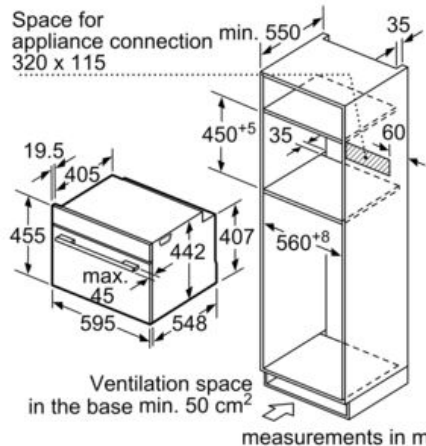

measurements in mm