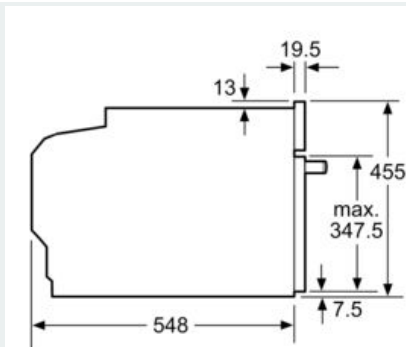

Accessories

- 1 level telescopic shelf, pyrolytic proof
- 2 x combination grid, 1 x universal pan

Performance/technical information

- Cavity volume: 45 litres
- Temperature range 30 °C - 275 °C
- Power cord length 150 cm Cable length
- Total connected load electric: 3.6 KW
- Nominal voltage: 220 - 240 V
- Appliance dimension (hxwx): 455 mm x 594 mm x 548 mm
- Niche dimension (hxwx): 450 mm - 455 mm x 560 mm - 568 mm x 550 mm

- Please refer to the dimensions provided in the installation manual

iQ700, Built-in compact oven with microwave function, 60 x 45 cm, Black CM878G4B6B

Dimensioned drawings

Installation with a hob.

measurements in mm

measurements in mm

If the compact appliance will be installed underneath a hob, the following worktop thicknesses (including substructure if necessary) must be taken into account.

| Hob type | min. worktop thickness | |
|----------------------------|------------------------|-------|
| | fitted | flush |
| Induction hob | 42 mm | 43 mm |
| Full surface Induction hob | 52 mm | 53 mm |
| Gas hob | 32 mm | 43 mm |
| Electric hob | 32 mm | 35 mm |

measurements in mm

measurements in mm