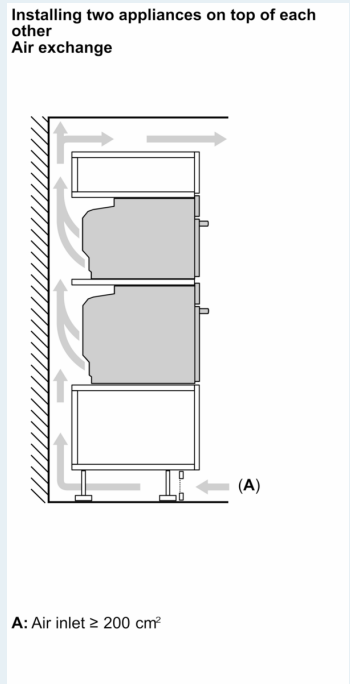

Accessories

- 1 x combination grid, 1 x universal pan

Features

- Maximum door temperature 30 °C
- Electronic door lock
- Control panel lock Automatic safety switch off Residual heat indicator Start button Door contact switch

Technical information

- Power cord length 150 cm Cable length
- Nominal voltage: 220 - 240 V
- Total connected load electric: 3.6 KW

Performance/technical information

- Appliance dimension (hxwx): 455 mm x 594 mm x 548 mm
- Niche dimension (hxwx): 450 mm - 455 mm x 560 mm - 568 mm x 550 mm
- Please refer to the dimensions provided in the installation manual

**iQ700, Built-in compact oven with microwave function, 60 x 45 cm, Black
CM776G1B1B**

Dimensioned drawings

Dimensioned drawings

Installation with a hob.

measurements in mm

If the compact appliance will be installed underneath a hob, the following worktop thicknesses (including substructure if necessary) must be taken into account.

Hob type	min. worktop thickness	
	fitted	flush
Induction hob	42 mm	43 mm
Full surface Induction hob	52 mm	53 mm
Gas hob	32 mm	43 mm
Electric hob	32 mm	35 mm