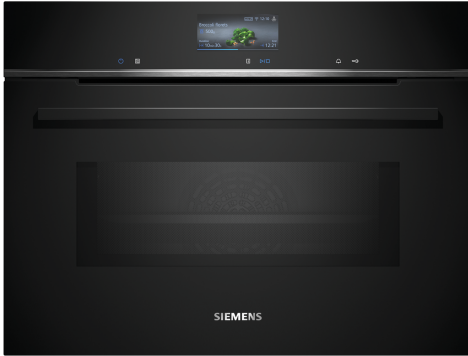

iQ700, Built-in compact oven with microwave function, 60 x 45 cm, Black CM776G1B1B

Included accessories

1 x combination grid, 1 x universal pan

Optional accessories

HZ327000 Baking stone, HZ530000 2 multipurpose pans, slim size, HZ531010 Baking tray, non-stick ceramic coated, HZ532010 Universal pan, non-stick ceramic coated, HZ617000 Pizza pan, enamelled, HZ629070 Air Fry & Grill tray, HZ631070 Baking tray, enamelled, HZ632070 Multipurpose pan, enamelled, HZ634000 Baking and roasting grid (standard), HZ636000 Glass pan, HZ664000 Baking and roasting grid (steam), HZ66X600 Decor list, HZ66X650 Cover Strip, HZ915003 Glass roasting dish, 5,4 L

iQ700, Built-in compact oven with microwave function, 60 x 45 cm, Black CM776G1B1B

Features

Features

- Compact oven with microwave with 19 heating methods: conventional top & bottom heating, full width grill, half width grill, coolStart, bottom heat, low temperature cooking, keep warm, plate warming, Conventional heat gentle, Microwave, 4D Hot air, Conventional heat, Full width grill, Half width grill, Hot air grilling
- Max. Power: 900 W; 5 Microwave power settings (90 W, 180 W, 360 W, 600 W, boost) with Inverter (MW)
- Intelligent microwave inverter technology: For optimised results maximum output power will be regulated to 600 W when used in longer operation for gentler cooking.
- Temperature range 30 °C - 275 °C
- Cavity volume: 45 litres

Level independent telescopic rails

- 3 shelf positions

Design

- Touch control
- Cavity inner surface: enamel anthracite

Cleaning

- activeClean
- hydrolyse program

Programmes/functions

- Oven Assistant with Voice Control
- SE62
- Electronic oven clock timer
- Digital temperature display with proposal
- Actual temperature display Heating-up indicator
- Drop down oven door, softClose, softOpen
- cookControl Plus
- Fast preheat
- coolStart
- LED light, Light on/off when door opened/closed
- Integral cooling fan
- WLAN - Home connect enabled