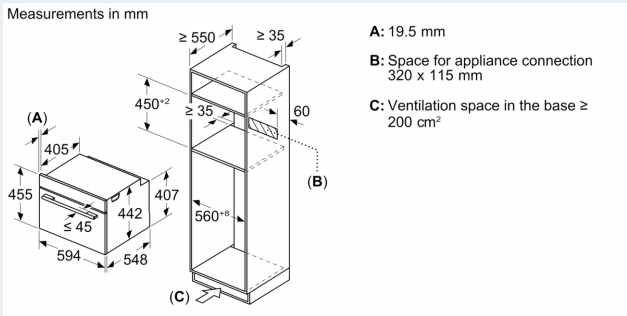

Technical information

- Power cord length 150 cm Cable length
- Nominal voltage: 220 - 240 V
- Total connected load electric: 3.6 KW

Performance/technical information

- Appliance dimension (hxwx): 455 mm x 594 mm x 548 mm
- Niche dimension (hxwx): 450 mm - 455 mm x 560 mm - 568 mm x 550 mm
- Please refer to the dimensions provided in the installation manual

**iQ700, Built-in compact oven with microwave function, 60 x 45 cm, Black
CM776G1B1B**

Dimensioned drawings

Dimensioned drawings

Installation with a hob.

measurements in mm

If the compact appliance will be installed underneath a hob, the following worktop thicknesses (including substructure if necessary) must be taken into account.