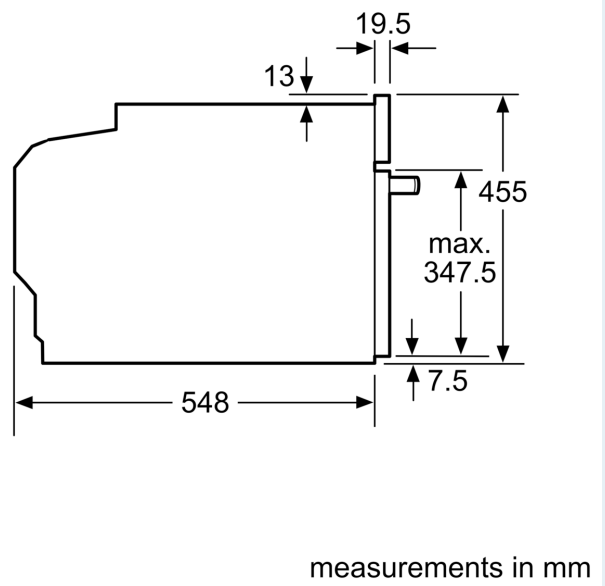

Features

Technical Data

Additional functions: Microwave combination oven
 Control panel: Electronic
 Dimensions: 455 x 594 x 548 mm
 Cavity dimensions: 237.0 x 480 x 392.0 mm
 Length electrical supply cord: 150.0 cm
 Weight: 35.2 kg
 Gross weight: 38.2 kg
 EAN code: 4242003901281
 Maximum micro-wave power: 900 W
 Connection Rating: 3600 W
 Fuse protection: 16 A
 Nominal power: 220-240 V
 Frequency: 50; 60 Hz
 Plug type: no plug (electrical connection by electrician)
 Included accessories: 1 x combination grid, 1 x universal pan

Technical information

- Power cord length 150 cm Cable length
- Nominal voltage: 220 - 240 V
- Total connected load electric: 3.6 KW

Performance/technical information

- Appliance dimension (hxwx): 455 mm x 594 mm x 548 mm
- Niche dimension (hxwx): 450 mm - 455 mm x 560 mm - 568 mm x 550 mm
- Please refer to the dimensions provided in the installation manual

**iQ700, Built-in compact oven with microwave function, 60 x 45 cm, Black
CM776G1B1B**

Dimensioned drawings

Dimensioned drawings

Installation with a hob.

measurements in mm

If the compact appliance will be installed underneath a hob, the following worktop thicknesses (including substructure if necessary) must be taken into account.

Hob type	min. worktop thickness	
	fitted	flush
Induction hob	42 mm	43 mm
Full surface Induction hob	52 mm	53 mm
Gas hob	32 mm	43 mm
Electric hob	32 mm	35 mm