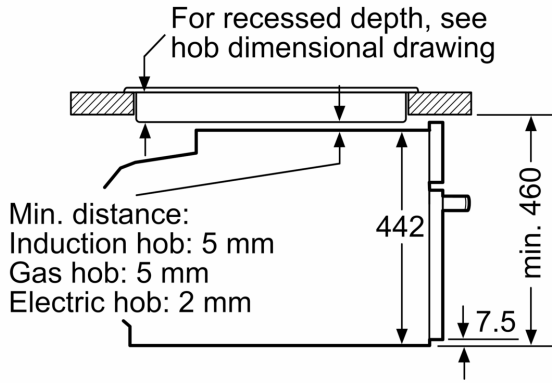

Technical information

- Power cord length 150 cm Cable length
- Nominal voltage: 220 - 240 V
- Total connected load electric: 3.6 KW

Performance/technical information

- Appliance dimension (hxwx): 455 mm x 594 mm x 548 mm
- Niche dimension (hxwx): 450 mm - 455 mm x 560 mm - 568 mm x 550 mm
- Please refer to the dimensions provided in the installation manual

**iQ700, Built-in compact oven with microwave function, 60 x 45 cm, Black
CM776G1B1B**

Dimensioned drawings

Dimensioned drawings

Installation with a hob.

measurements in mm

If the compact appliance will be installed underneath a hob, the following worktop thicknesses (including substructure if necessary) must be taken into account.