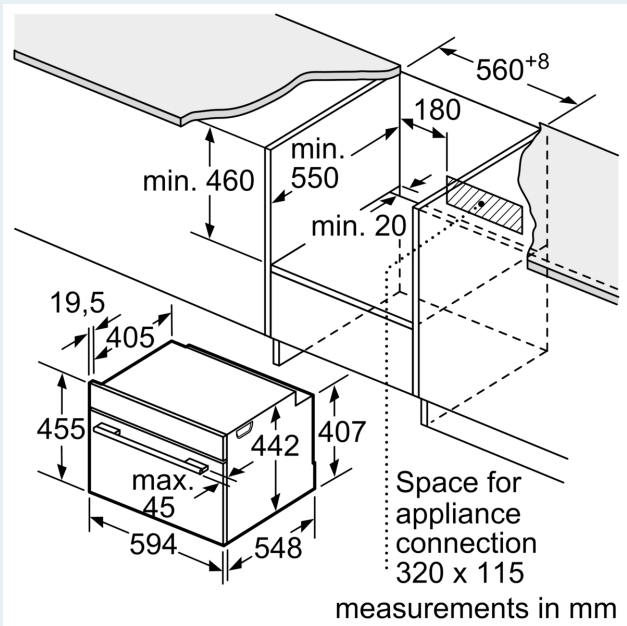

Features

Technical Data

Additional functions: Microwave combination oven
 Control panel: Electronic
 Dimensions: 455 x 594 x 548 mm
 Cavity dimensions: 237.0 x 480 x 392.0 mm
 Length electrical supply cord: 150.0 cm
 Weight: 35.2 kg
 Gross weight: 38.2 kg
 EAN code: 4242003901281
 Maximum micro-wave power: 900 W
 Connection Rating: 3600 W
 Fuse protection: 16 A
 Nominal power: 220-240 V
 Frequency: 50; 60 Hz
 Plug type: no plug (electrical connection by electrician)
 Included accessories: 1 x combination grid, 1 x universal pan

Technical information

- Power cord length 150 cm Cable length
- Nominal voltage: 220 - 240 V
- Total connected load electric: 3.6 KW

Performance/technical information

- Appliance dimension (hxwx): 455 mm x 594 mm x 548 mm
- Niche dimension (hxwx): 450 mm - 455 mm x 560 mm - 568 mm x 550 mm
- Please refer to the dimensions provided in the installation manual

**iQ700, Built-in compact oven with microwave function, 60 x 45 cm, Black
CM776G1B1B**

Dimensioned drawings

Dimensioned drawings

Installation with a hob.

measurements in mm

If the compact appliance will be installed underneath a hob, the following worktop thicknesses (including substructure if necessary) must be taken into account.

Hob type	min. worktop thickness	
	fitted	flush
Induction hob	42 mm	43 mm
Full surface Induction hob	52 mm	53 mm
Gas hob	32 mm	43 mm
Electric hob	32 mm	35 mm