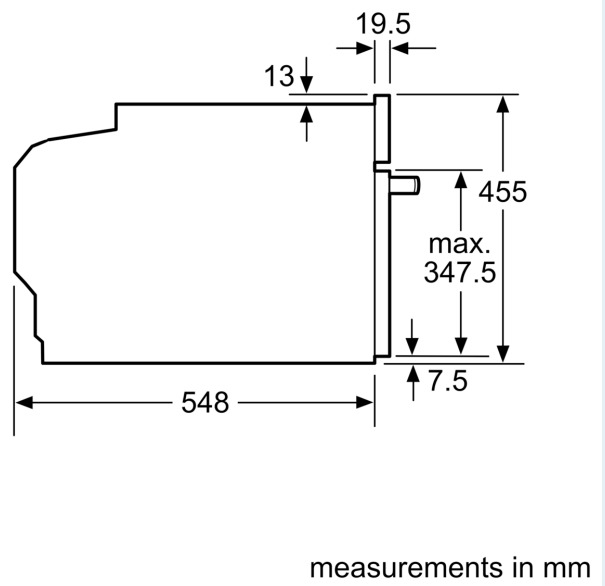

Features

Technical Data

Additional functions: Microwave combination oven
 Control panel: Electronic
 Dimensions: 455 x 594 x 548 mm
 Cavity dimensions: 237.0 x 480 x 392.0 mm
 Length electrical supply cord: 150.0 cm
 Weight: 36.1 kg
 Gross weight: 38.4 kg
 EAN code: 4242003901175
 Maximum micro-wave power: 900 W
 Connection Rating: 3600 W
 Fuse protection: 16 A
 Nominal power: 220-240 V
 Frequency: 50 Hz
 Plug type: no plug (electrical connection by electrician)
 Included accessories: 1 x combination grid, 1 x universal pan

Technical information

- Power cord length 150 cm Cable length
- Nominal voltage: 220 - 240 V
- Total connected load electric: 3.6 KW

Performance/technical information

- Appliance dimension (hxwx): 455 mm x 594 mm x 548 mm
- Niche dimension (hxwx): 450 mm - 455 mm x 560 mm - 568 mm x 550 mm
- Please refer to the dimensions provided in the installation manual

**iQ700, Built-in compact oven with microwave function, 60 x 45 cm, Black
CM724G1B1B**

Dimensioned drawings

Dimensioned drawings

Installation with a hob.

measurements in mm

If the compact appliance will be installed underneath a hob, the following worktop thicknesses (including substructure if necessary) must be taken into account.

Hob type	min. worktop thickness	
	fitted	flush
Induction hob	42 mm	43 mm
Full surface Induction hob	52 mm	53 mm
Gas hob	32 mm	43 mm
Electric hob	32 mm	35 mm