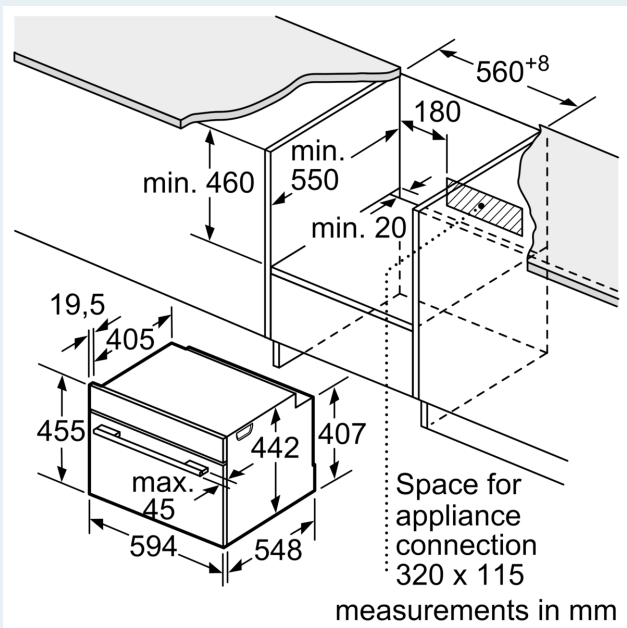

Features

Technical Data

Additional functions: Microwave combination oven
 Control panel: Electronic
 Dimensions: 455 x 594 x 548 mm
 Cavity dimensions: 237.0 x 480 x 392.0 mm
 Length electrical supply cord: 150.0 cm
 Weight: 36.1 kg
 Gross weight: 38.4 kg
 EAN code: 4242003901175
 Maximum micro-wave power: 900 W
 Connection Rating: 3600 W
 Fuse protection: 16 A
 Nominal power: 220-240 V
 Frequency: 50 Hz
 Plug type: no plug (electrical connection by electrician)
 Included accessories: 1 x combination grid, 1 x universal pan

Technical information

- Power cord length 150 cm Cable length
- Nominal voltage: 220 - 240 V
- Total connected load electric: 3.6 KW

Performance/technical information

- Appliance dimension (hxwx): 455 mm x 594 mm x 548 mm
- Niche dimension (hxwx): 450 mm - 455 mm x 560 mm - 568 mm x 550 mm
- Please refer to the dimensions provided in the installation manual

**iQ700, Built-in compact oven with microwave function, 60 x 45 cm, Black
CM724G1B1B**

Dimensioned drawings

Dimensioned drawings

Installation with a hob.

measurements in mm

If the compact appliance will be installed underneath a hob, the following worktop thicknesses (including substructure if necessary) must be taken into account.

Hob type	min. worktop thickness	
	fitted	flush
Induction hob	42 mm	43 mm
Full surface Induction hob	52 mm	53 mm
Gas hob	32 mm	43 mm
Electric hob	32 mm	35 mm