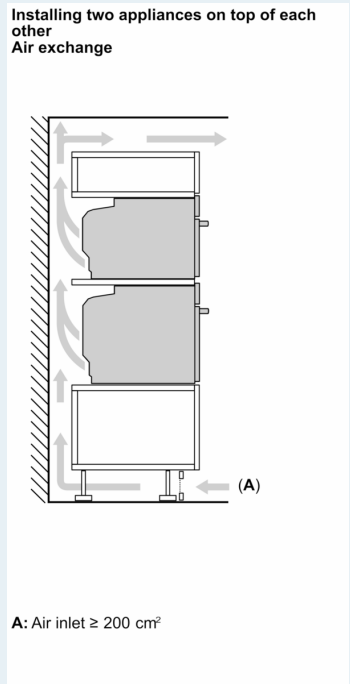

Accessories

- 1 x universal pan, 1 x combination grid

Features

- Heat reflective glass
- Triple glazed door with heat reflective glass glazed CoolTouch door
- Control panel lock
- Automatic safety switch off Residual heat indicator Start button Door contact switch

Technical information

- Power cord length 150 cm Cable length
- Nominal voltage: 220 - 240 V
- Total connected load electric: 3.6 KW

Performance/technical information

- Appliance dimension (hxwx): 455 mm x 594 mm x 548 mm
- Niche dimension (hxwx): 450 mm - 455 mm x 560 mm - 568 mm x 550 mm
- Please refer to the dimensions provided in the installation manual

**iQ700, Built-in compact oven with microwave function, 60 x 45 cm, Black
CM724G1B1B**

Dimensioned drawings

Dimensioned drawings

Installation with a hob.

measurements in mm

If the compact appliance will be installed underneath a hob, the following worktop thicknesses (including substructure if necessary) must be taken into account.

Hob type	min. worktop thickness	
	fitted	flush
Induction hob	42 mm	43 mm
Full surface Induction hob	52 mm	53 mm
Gas hob	32 mm	43 mm
Electric hob	32 mm	35 mm