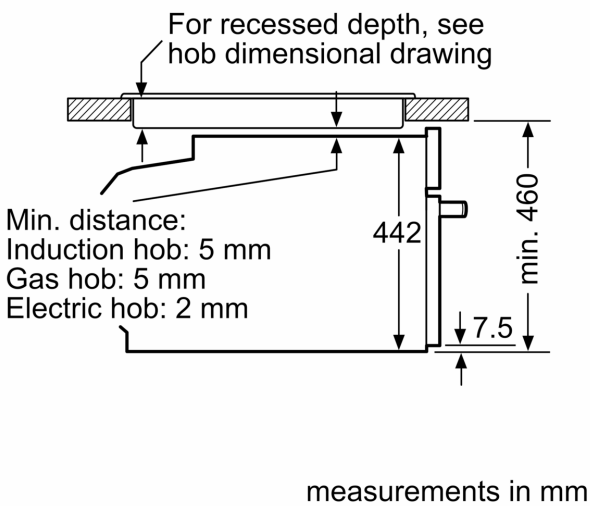

Installation with a hob.

If the compact appliance will be installed underneath a hob, the following worktop thicknesses (including substructure if necessary) must be taken into account.

Hob type	min. worktop thickness	
	fitted	flush
Induction hob	42 mm	43 mm
Full surface Induction hob	52 mm	53 mm
Gas hob	32 mm	43 mm
Electric hob	32 mm	35 mm