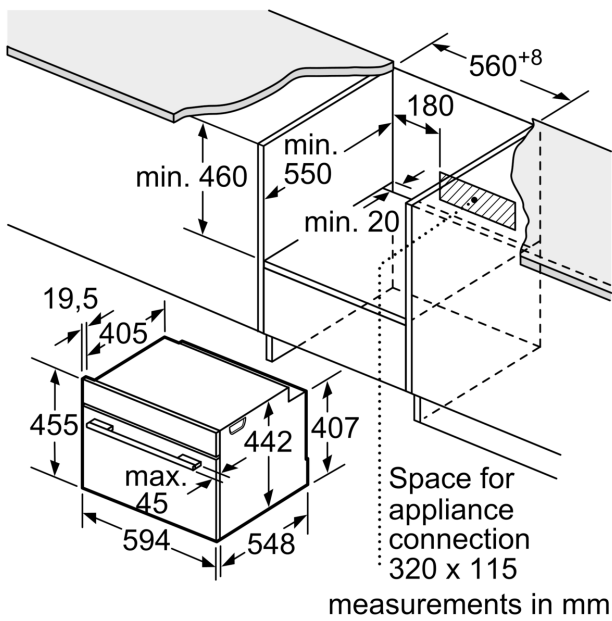

Additional functions: Microwave combination oven
 Control panel: Electronic
 Dimensions: 455 x 594 x 548 mm
 Cavity dimensions: 237.0 x 480 x 392.0 mm
 Length electrical supply cord: 150.0 cm
 Weight: 37.6 kg
 Gross weight: 40.7 kg
 EAN code: 4242003751893
 Maximum micro-wave power: 900 W
 Connection Rating: 3600 W
 Fuse protection: 16 A
 Nominal power: 220-240 V
 Frequency: 60; 50 Hz
 Plug type: no plug (electrical connection by electrician)
 Included accessories: 2 x combination grid, 1 x universal pan

Accessories

- 1 level telescopic shelf, pyrolytic proof
- 2 x combination grid, 1 x universal pan

Performance/technical information

- Cavity volume: 45 litres
- Power cord length 150 cm Cable length
- Total connected load electric: 3.6 KW
- Nominal voltage: 220 - 240 V

- Temperature range 30 °C - 275 °C
- Appliance dimension (hxwx): 455 mm x 594 mm x 548 mm
- Niche dimension (hxwx): 450 mm - 455 mm x 560 mm - 568 mm x 550 mm
- Please refer to the dimensions provided in the installation manual

iQ700, Built-in compact oven with microwave function, 60 x 45 cm, Stainless steel CM678G4S6B

Installation with a hob.

If the compact appliance will be installed underneath a hob, the following worktop thicknesses (including substructure if necessary) must be taken into account.