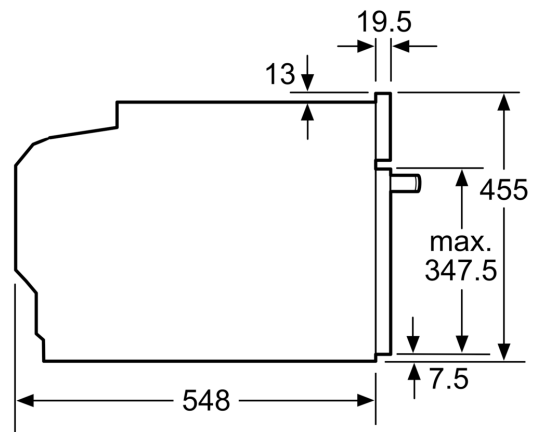

iQ700, Built-in compact oven with microwave function, 60 x 45 cm, Stainless steel CM678G4S6B