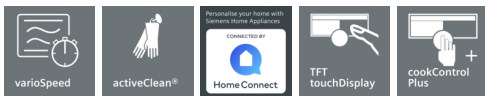

## iQ700, Built-in compact oven with microwave function, 60 x 45 cm, Stainless steel CM676GBS6B

Shorten your cooking time thanks to varioSpeed, fast preheat and activeClean. And remote your oven from anywhere with Home Connect.