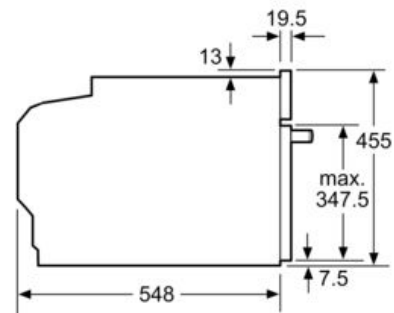

iQ700, Built-in compact oven with microwave function, 60 x 45 cm, Stainless steel CM676GBS6B

Dimensioned drawings

Installation with a hob.

measurements in mm

measurements in mm

If the compact appliance will be installed underneath a hob, the following worktop thicknesses (including substructure if necessary) must be taken into account.

Hob type	min. worktop thickness	
	fitted	flush
Induction hob	42 mm	43 mm
Full surface Induction hob	52 mm	53 mm
Gas hob	32 mm	43 mm
Electric hob	32 mm	35 mm

measurements in mm

measurements in mm