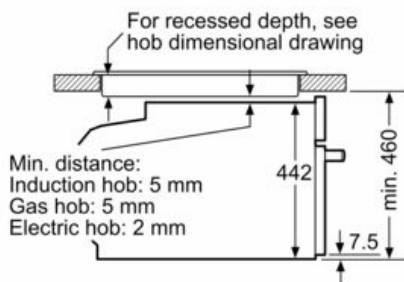

iQ700, Built-in compact oven with microwave function, 60 x 45 cm, Stainless steel CM676GBS6B

Dimensioned drawings

Installation with a hob.

measurements in mm