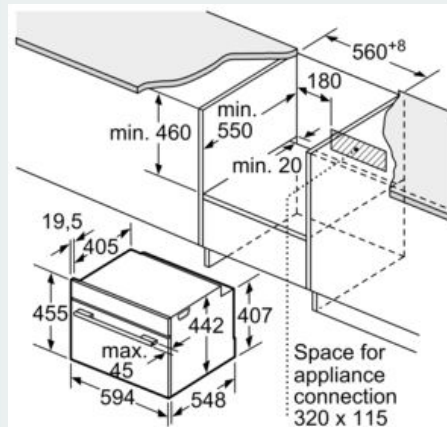

#### Performance/technical information

- Cavity volume: 45 litres
- Power cord length 150 cm Cable length
- Temperature range 30 °C - 275 °C
- Total connected load electric: 3.6 KW
- Nominal voltage: 220 - 240 V
- Appliance dimension (hxwxh): 455 mm x 594 mm x 548 mm
- Niche dimension (hxwxh): 450 mm - 455 mm x 560 mm - 568 mm x 550 mm
- Please refer to the dimensions provided in the installation manual

### Dimensioned drawings

#### Installation with a hob.

measurements in mm

measurements in mm

If the compact appliance will be installed underneath a hob, the following worktop thicknesses (including substructure if necessary) must be taken into account.

Hob type	min. worktop thickness	
	fitted	flush
Induction hob	42 mm	43 mm
Full surface Induction hob	52 mm	53 mm
Gas hob	32 mm	43 mm
Electric hob	32 mm	35 mm

measurements in mm

measurements in mm