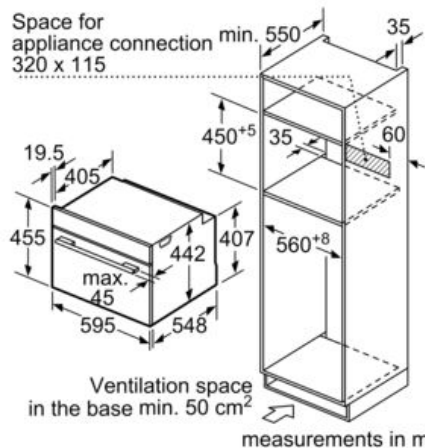

#### Performance/technical information

- Cavity volume: 45 litres
- Power cord length 150 cm Cable length
- Temperature range 30 °C - 275 °C
- Total connected load electric: 3.6 KW
- Nominal voltage: 220 - 240 V
- Appliance dimension (hxwxh): 455 mm x 594 mm x 548 mm
- Niche dimension (hxwxh): 450 mm - 455 mm x 560 mm - 568 mm x 550 mm
- Please refer to the dimensions provided in the installation manual

### Dimensioned drawings

#### Installation with a hob.

measurements in mm

measurements in mm

If the compact appliance will be installed underneath a hob, the following worktop thicknesses (including substructure if necessary) must be taken into account.

Hob type	min. worktop thickness	
	fitted	flush
Induction hob	42 mm	43 mm
Full surface Induction hob	52 mm	53 mm
Gas hob	32 mm	43 mm
Electric hob	32 mm	35 mm

measurements in mm

measurements in mm