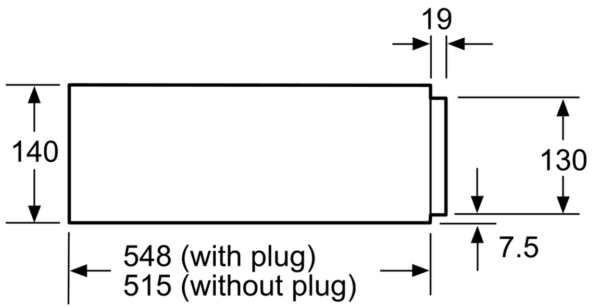

**iQ700, Built-in warming drawer,
60 x 14 cm, Black
BI830CNB1B**

Dimensioned drawings