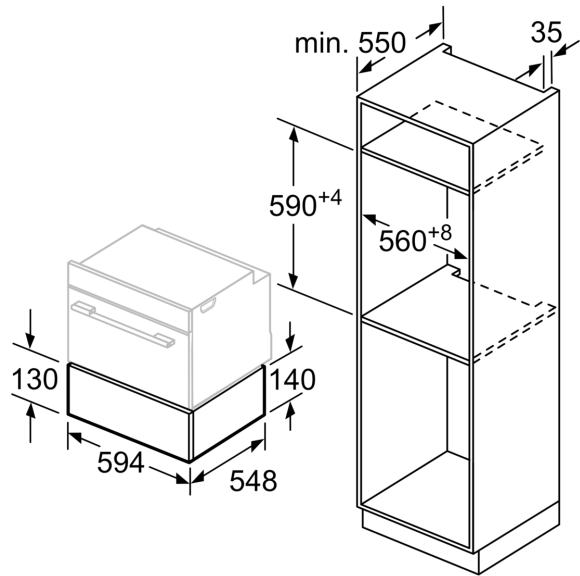

Compact ovens with an appliance height of 455 mm can be installed above a warming drawer. An intermediate floor is not required.

measurements in mm

measurements in mm