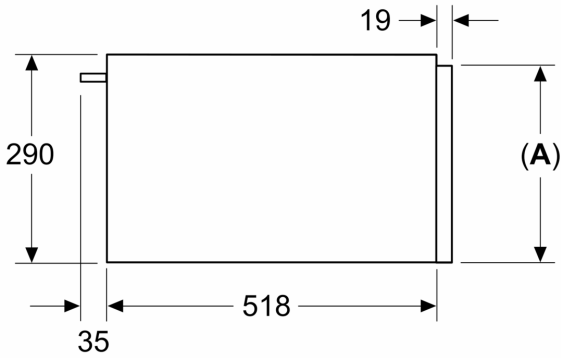

- ✓ push&pull – No-handle drawer that’s easy to open and close.
- ✓ The heated sheet admits a regulation in four temperature levels from 30°-80°C glass surface temperature

Built-in / Free-standing: Built-in
Maximum number of espresso cups: 192
Dimensions: 290x594x518 mm
Dimensions of the packed product (HxWxD): ... 400 x 650 x 700 mm
Min. required niche size for installation (HxWxD): .. 290 x 560 x 550 mm
EAN code:4242003900376
Fuse protection: 10 A
Nominal power: 220-240 V
Frequency: 50; 60 Hz
Plug type: GB plug

Technical information

- Total connected load electric: 0.82 KW
- Nominal voltage: 220 - 240 V

Performance/technical information

- Appliance dimension (hxwxd): 290 mm x 594 mm x 518 mm
- Niche dimension (hxwxd): 290 mm x 560 mm - 568 mm x 550 mm
- In case of installation under the worktop, installation accessory spare part no. 9001698838 is needed.
- Please refer to the dimensions provided in the installation manual
- Multifunctional warming drawer with the heating functions: low temperature cooking, plate warming, plate warming, cup warming
- Temperature control in 4 levels: ca. 30°C - 80°C (glass surface temperature)
- Touch key operation

**iQ700, Built-in warming drawer,
60 x 29 cm, Black
BI710D1B1B**

Measurements in mm

A: 287.5 mm
Ovens with appliance height of 595 mm can be installed above the warming drawer without an intermediate floor

Measurements in mm

A: 287.5 mm