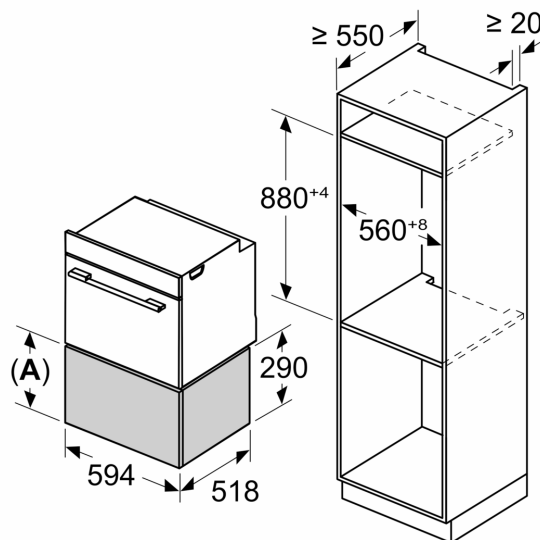

Features

Technical Data

Built-in / Free-standing: Built-in
Capacity (in number of plates): 40
Maximum number of espresso cups: 192
Dimensions: 290 x 594 x 518 mm
Dimensions of the packed product (HxWxD): ... 400 x 650 x 700 mm
Min. required niche size for installation (HxWxD): .. 290 x 560 x 550 mm
EAN code: 4242003900376
Fuse protection: 10 A
Nominal power: 220-240 V
Frequency: 50; 60 Hz
Plug type: GB plug

Technical information

- Total connected load electric: 0.82 KW
- Nominal voltage: 220 - 240 V

Performance/technical information

- Appliance dimension (hxwxd): 290 mm x 594 mm x 518 mm
- Niche dimension (hxwxd): 290 mm x 560 mm - 568 mm x 550 mm
- In case of installation under the worktop, installation accessory spare part no. 9001698838 is needed.
- Please refer to the dimensions provided in the installation manual
- Multifunctional warming drawer with the heating functions: low temperature cooking, plate warming, plate warming, cup warming
- Temperature control in 4 levels: ca. 30°C - 80°C (glass surface temperature)
- Touch key operation

**iQ700, Built-in warming drawer,
60 x 29 cm, Black
BI710D1B1B**

Dimensioned drawings

Measurements in mm

A: 287.5 mm
Ovens with appliance height of 595 mm can be installed above the warming drawer without an intermediate floor

Measurements in mm

A: 287.5 mm