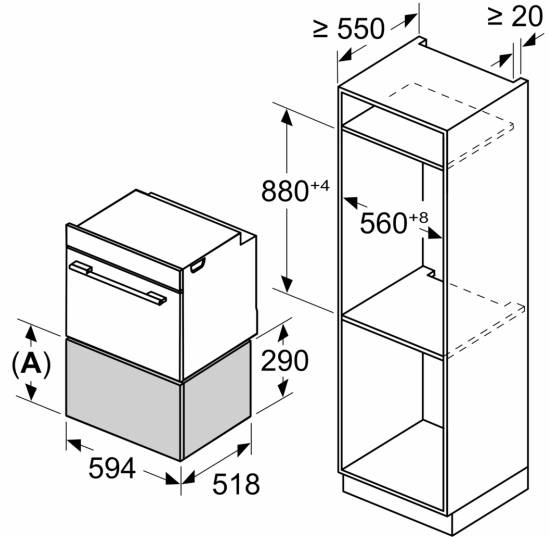

- ✓ push&pull – No-handle drawer that’s easy to open and close.
- ✓ The heated sheet admits a regulation in four temperature levels from 30°-80°C glass surface temperature

Built-in / Free-standing: Built-in
Maximum number of espresso cups: 192
Dimensions: 290x594x518 mm
Dimensions of the packed product (HxWxD): ... 400 x 650 x 700 mm
Min. required niche size for installation (HxWxD): .. 290 x 560 x 550 mm
EAN code:4242003900376
Fuse protection: 10 A
Nominal power: 220-240 V
Frequency: 50; 60 Hz
Plug type: GB plug

Technical information

- Total connected load electric: 0.82 KW
- Nominal voltage: 220 - 240 V

Performance/technical information

- Appliance dimension (hxwxd): 290 mm x 594 mm x 518 mm
- Niche dimension (hxwxd): 290 mm x 560 mm - 568 mm x 550 mm
- In case of installation under the worktop, installation accessory spare part no. 9001698838 is needed.
- Please refer to the dimensions provided in the installation manual
- Multifunctional warming drawer with the heating functions: low temperature cooking, plate warming, plate warming, cup warming
- Temperature control in 4 levels: ca. 30°C - 80°C (glass surface temperature)
- Touch key operation

**iQ700, Built-in warming drawer,
60 x 29 cm, Black
BI710D1B1B**

Measurements in mm

A: 287.5 mm
Ovens with appliance height of 595 mm can be installed above the warming drawer without an intermediate floor

Measurements in mm

A: 287.5 mm