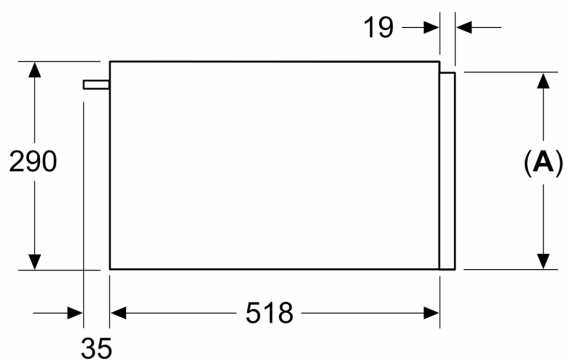

Features

Technical Data

Built-in / Free-standing: Built-in
Capacity (in number of plates): 40
Maximum number of espresso cups: 192
Dimensions: 290 x 594 x 518 mm
Dimensions of the packed product (HxWxD): ... 400 x 650 x 700 mm
Min. required niche size for installation (HxWxD): .. 290 x 560 x 550 mm
EAN code: 4242003900376
Fuse protection: 10 A
Nominal power: 220-240 V
Frequency: 50; 60 Hz
Plug type: GB plug

Technical information

- Total connected load electric: 0.82 KW
- Nominal voltage: 220 - 240 V

Performance/technical information

- Appliance dimension (hxwxd): 290 mm x 594 mm x 518 mm
- Niche dimension (hxwxd): 290 mm x 560 mm - 568 mm x 550 mm
- In case of installation under the worktop, installation accessory spare part no. 9001698838 is needed.
- Please refer to the dimensions provided in the installation manual
- Multifunctional warming drawer with the heating functions: low temperature cooking, plate warming, plate warming, cup warming
- Temperature control in 4 levels: ca. 30°C - 80°C (glass surface temperature)
- Touch key operation

**iQ700, Built-in warming drawer,
60 x 29 cm, Black
BI710D1B1B**

Dimensioned drawings

Measurements in mm

A: 287.5 mm
Ovens with appliance height of 595 mm can be installed above the warming drawer without an intermediate floor

Measurements in mm

A: 287.5 mm