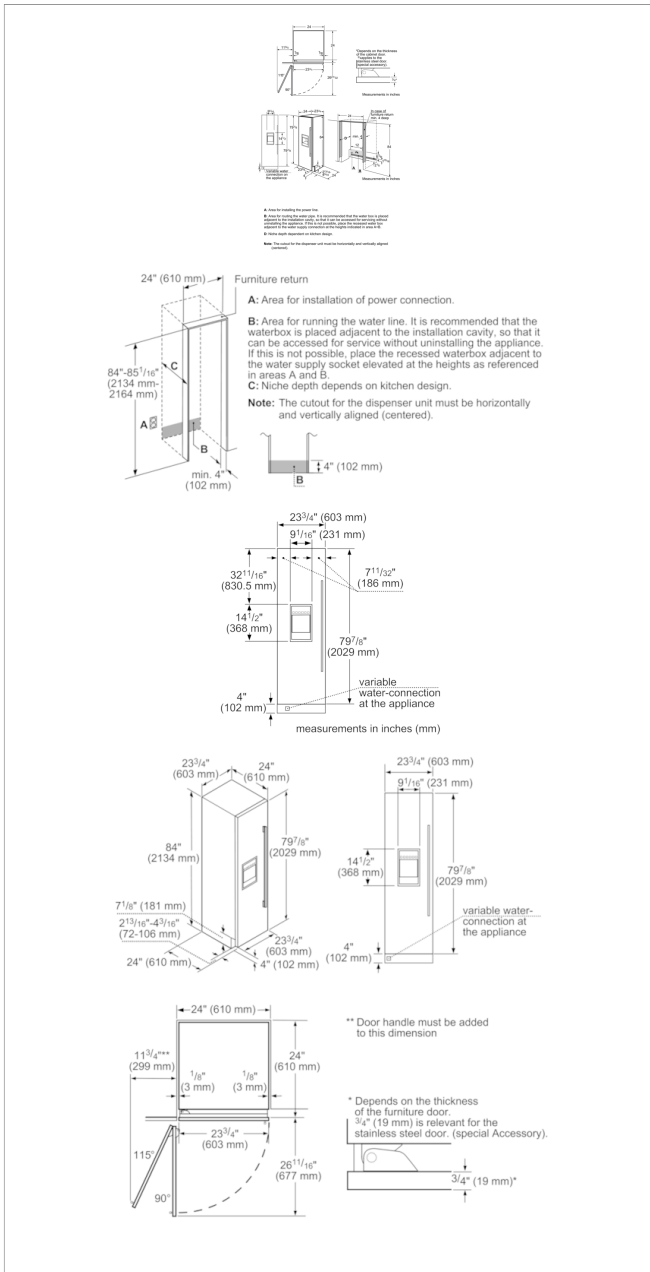

**MS36HNDL20** 36" Masterpiece Handle New

**PR36HNDL20** 36" Professional Handle New Design

**REPLFLTR10** Freedom Water Filter

**SCRNFLTR10** Freedom Filter By-Pass

**TFL24ID800** 24" Flush SS Panel, IWD

**Included accessories**

**825225919025**

**Built-in Freezer, 24"**  
**T24ID900LP**

**Product Features**

- Multi-Flow Air Tower: Yes**
- Number of compressors: 1**
- Number of independent cooling systems: 1**
- Eco Mode: Yes**
- SUPERFREEZE: No**
- Number of Door Bins - Freezer: 0**
- Adjustable Door Bins - Freezer: No**
- Tilt-Out Door Bins - Freezer: No**
- Number of shelves - Freezer: 2**
- Adjustable Door Bins - Freezer: No**
- Shelf Material - Freezer: Safety glass**
- Door hinge: Left**
- Reversible Door Hinge: No**

**Consumption and connection features**

- : 825225919025**
- Variant color: Not applicable**
- Panel ready:**
- Installation Type: N/A**
- Silence level (dBA): 42**
- Watts (W): 350**
- Current (A): 10**
- Volts (V): 110-120**
- Frequency (Hz): 60**
- Energy consumption (kWh/yr):**
- Energy Star® qualified: No**
- Approval certificates: CSA**
- Power cord length (in): 118"**
- Plug type: 120V-3 prong**
- Appliance dimensions (h x w x d) inch: 83 3/4 " x 23 3/4 " x 24"**
- Required cutout size (HxWxD) (in): 84" x 24" x 24 3/4"**
- Appliance Width (in): 23 3/4 "**
- Height (in): 83 3/4 "**
- Depth (in): 24"**
- Product packaging dimensions (HxWxD) (in): 89.37 x 27.55 x 29.13**
- Total unit gross capacity (cu. ft.) - AHAM: 11.2**
- Net weight (lbs): 331.000**
- Gross weight (lbs): 364.000**