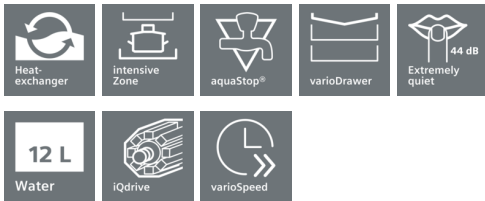

## iQ500, Semi-integrated dishwasher, 60 cm, Stainless steel SN557S01MA

iQ500 Dishwasher: 15 place setting capacity, brilliant cleaning and drying results with very low energy and water consumption.

✓ Added flexibility and convenient loading thanks to varioFlexPlus baskets & varioDrawer.

- alternating spray technique
- 5 spray levels for complete coverage