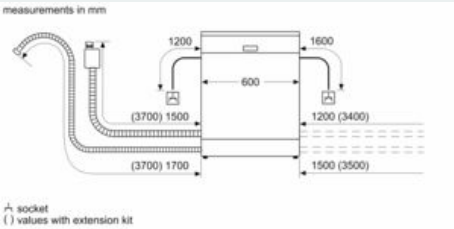

iQ500, built-under dishwasher, 60 cm,
Stainless steel
SN457S01MA

Dimensioned drawings