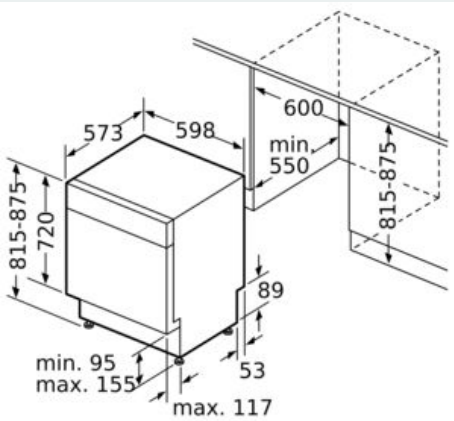

iQ500, built-under dishwasher, 60 cm,
Stainless steel
SN457S01MA

Dimensioned drawings

measurements in mm