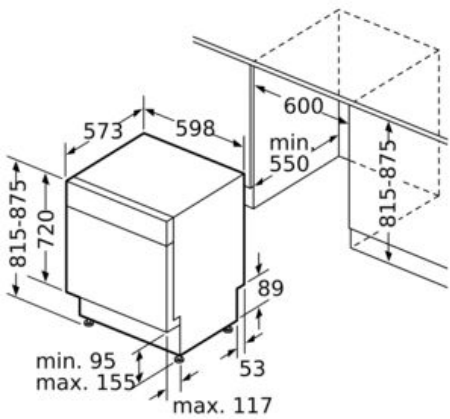

#### Technical Data

Water consumption : 11.0 l  
 Built-in / Free-standing : Built-in  
 Height of removable worktop : 0 mm  
 Dimensions of the product (HxWxD) : 815 x 598 x 573 mm  
 Required niche size for installation (HxWxD) : 815-875 x 600 x 550 mm  
 Depth with open door 90 degree : 1150 mm  
 Adjustable feet : Yes - all from front  
 Maximum adjustability feet : 60 mm  
 Adjustable plinth : Both horizontal and vertical  
 Net weight : 35.875 kg  
 Gross weight : 38.0 kg  
 Connection Rating : 2400 W  
 Fuse protection : 10 A  
 Voltage : 220-240 V  
 Frequency : 50; 60 Hz  
 Length electrical supply cord : 175 cm  
 Plug type : AU plug  
 Length inlet hose : 165 cm  
 Length outlet hose : 190 cm  
 EAN code : 4242003851807  
 Number of place settings : 14  
 Energy consumption : 0.60 kWh  
 Reference programme : Eco  
 Total cycle time of reference programme : 180 min  
 Noise level : 46 dB(A) re 1 pW  
 Installation typology : Built-under

#### Dimensions

- Height 815-875 mm x Width 598 mm x Depth 573 mm

iQ300, built-under dishwasher, 60 cm, Stainless steel SN436S01JA

Dimensioned drawings

measurements in m