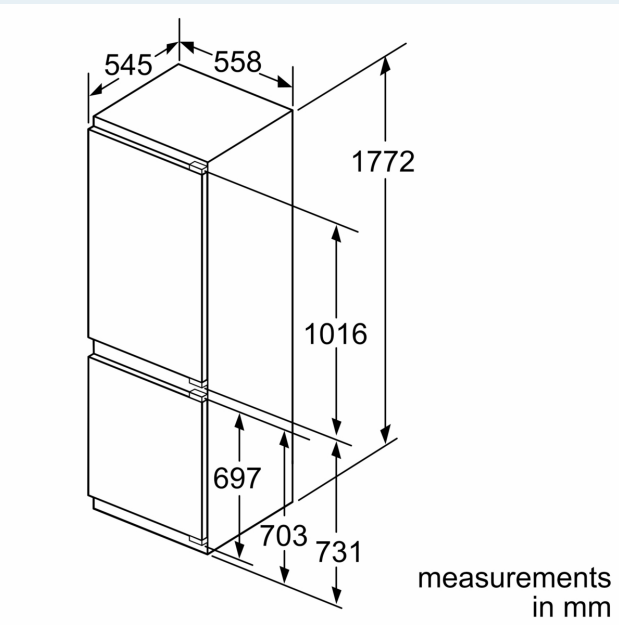

Dimensions

- Dimensions (HxWxD): 177.2 cm x 55.8 cm x 54.5 cm
- Cut-out Dimension (H x W x D): 1775 mm x 560 mm x 550 mm

iQ500, built-in fridge-freezer with freezer at bottom, 177.2 x 55.8 cm, SoftClose flat hinge KI86NAD30A

B: Undamped hinge, unit front in kg
 C: Damped hinge, unit front in kg
 D: Additional possible load in kg with heavy load kit

A	B	C	D
1500-1750	22	22	
720-1400	19	19	B+5 / C+5
A1	15	19	
A2	15	19	

The specified unit door dimensions are valid for a door gap of 4 mm.
 measurements in mm

measurements in mm
 Recommended gap dimensions for flat hinges

F	R	X
16-19	0-3	2.5
20	0-1	3
	2-3	2.5
21	0-1	3
	2-3	2.5
22	0	4
	1	3.5
	2-3	3

The gap dimensions recommended in the table must be adhered to in order to ensure that appliance doors do not collide with anything when they are opened, and to avoid causing damage to kitchen units.