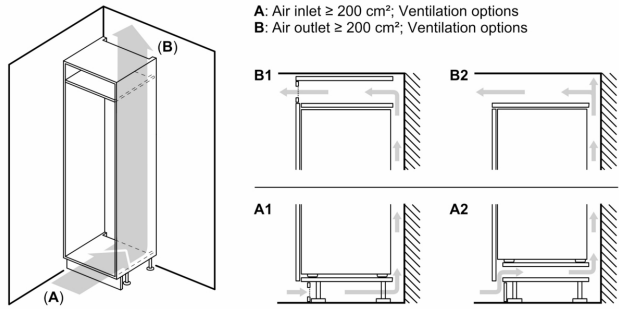

Freezer Compartment

- 3 Pull-out drawers for storage, including 1 Big Box for storing large items
- Freezing Capacity: 8 kg/ 24h
- Net Capacity Freezer: 67 l

Accessories

- 2 x cold accumulator, 1 x ice cube tray

Dimensions

- Dimensions (HxWxD): 177.2 cm x 55.8 cm x 54.5 cm
- Cut-out Dimension (H x W x D): 1775 mm x 560 mm x 550 mm

iQ500, built-in fridge-freezer with freezer at bottom, 177.2 x 55.8 cm, SoftClose flat hinge KI86NAD30A