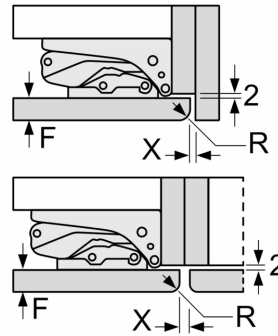

B: Undamped hinge, unit front in kg
 C: Damped hinge, unit front in kg
 D: Additional possible load in kg with heavy load kit

A	B	C	D
1500-1750	22	22	
720-1400	19	19	B+5 / C+5
A1	15	19	
A2	15	19	

The specified unit door dimensions are valid for a door gap of 4 mm.
 measurements in mm

measurements in mm
 Recommended gap dimensions for flat hinges

F	R	X
16-19	0-3	2.5
20	0-1	3
	2-3	2.5
21	0-1	3
	2-3	2.5
22	0	4
	1	3.5
	2-3	3

The gap dimensions recommended in the table must be adhered to in order to ensure that appliance doors do not collide with anything when they are opened, and to avoid causing damage to kitchen units.