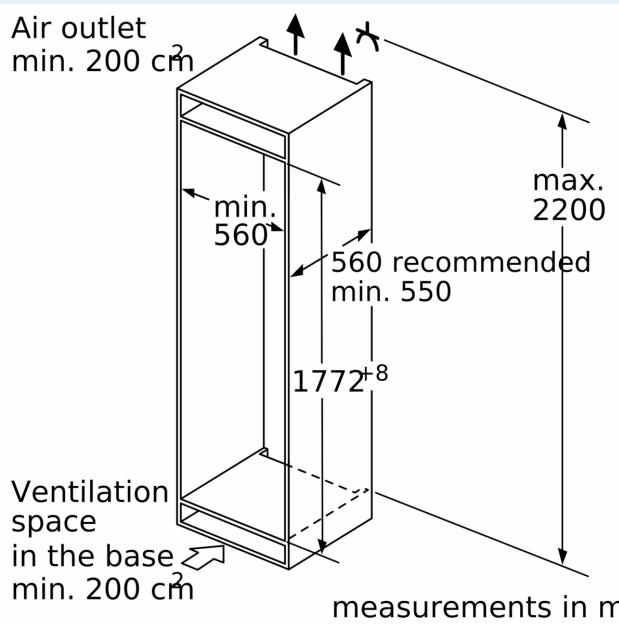

Maximal permissible weight of the unit fronts

Fitted unit fronts that exceed the permissible weight may cause damage and result in functional impairment of the hinges

Δ Weight
A: Appliance door height including hinges in mm

B: Undamped hinge, unit front in kg
C: Damped hinge, unit front in kg
D: Additional possible load in kg with heavy load kit

A	B	C	D
1500-1750	22	22	
720-1400	19	19	B+5 / C+5
A1	15	19	
A2	15	19