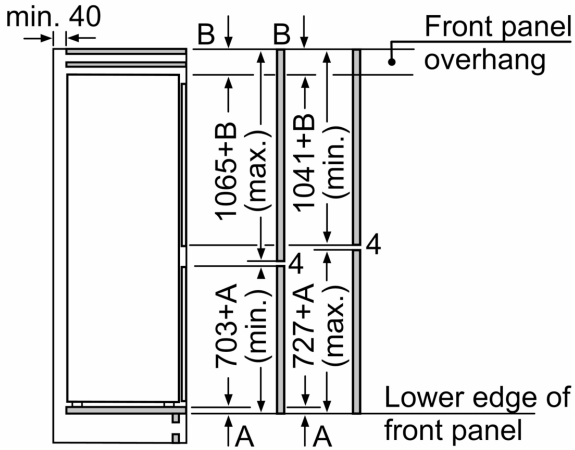

The specified unit door dimensions are valid for a door gap of 4 mm.
measurements in mm

measurements in mm
Recommended gap dimensions for flat hinges