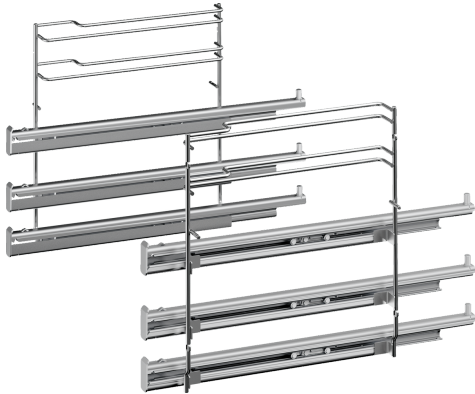

**Full extension rails, 3-level
HZ638300**

Dimensions of the packed product: 90 x 310 x 415 mm
Pallet dimensions: 95.0 x 80.0 x 120.0
Standard number of units per pallet: 48
Net weight: 2.8 kg
Gross weight: 3.1 kg
EAN code: 4242003673577