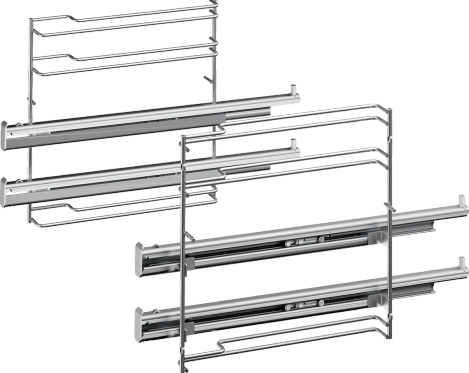

**Full extension rails, 2-level
HZ638200**

Dimensions of the packed product: 85 x 305 x 410 mm
Pallet dimensions: 77.0 x 80.0 x 120.0
Standard number of units per pallet: 54
Net weight: 2.2 kg
Gross weight: 2.5 kg
EAN code: 4242003673553