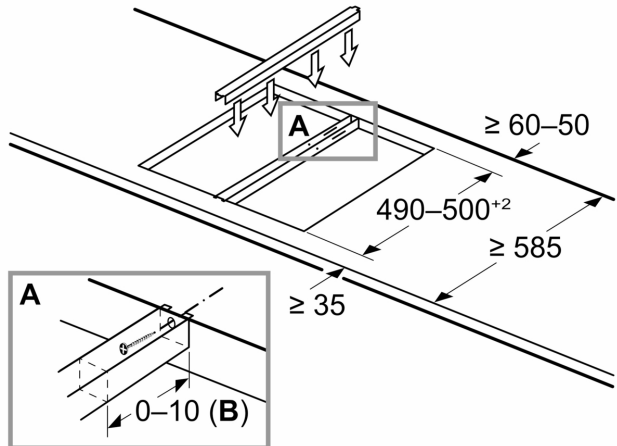

Dimensions (WxD)

- Min. worktop thickness: 16 mm

iQ700, Flex induction cooktop, 30 cm, Black
EX375FXB1E

Measurements in mm

If two or more elements are installed right next to one another, one or several installation kits are required (2 elements 1 installation kit, 3 elements 2 installation kits, etc.)

Measurements in mm

Assembly kit (HZ394301) for Domino

B: Dependent on the cut-out depth

Measurements in mm

Picture for the table Domino combination possibilities with corresponding devices and cutout dimensions

measurements in mm

Domino combination options with corresponding appliance and cut-out dimensions

Width category: 30 40 60 70 80 90
Appliance width: 302 392 602 710 812 912

	A	B	C	D	L	X
2x30	302	302	-	-	604	572
1x30, 1x40	302	392	-	-	694	662
1x30, 1x60	302	602	-	-	904	872
1x30, 1x70*	302	710	-	-	1012	980
1x30, 1x80	302	812	-	-	1114	1082
1x30, 1x90	302	912	-	-	1214	1182
2x40	392	392	-	-	784	752
1x40, 1x60	392	602	-	-	994	962
1x40, 1x70*	392	710	-	-	1102	1070
1x40, 1x80	392	812	-	-	1204	1172
1x40, 1x90	392	912	-	-	1304	1272
3x30	302	302	302	-	906	874
2x30, 1x40	302	302	392	-	996	964
2x30, 1x60	302	302	602	-	1206	1174
2x30, 1x70*	302	302	710	-	1314	1282
2x30, 1x80	302	302	812	-	1416	1384
2x30, 1x90	302	302	912	-	1516	1484
1x30, 2x40	302	392	392	-	1086	1054
1x30, 1x40, 1x60	302	392	602	-	1296	1264
1x30, 1x40, 1x70*	302	392	710	-	1404	1372
1x30, 1x40, 1x80	302	392	812	-	1506	1474
1x30, 1x40, 1x90	302	392	912	-	1606	1574
3x40	392	392	392	-	1176	1144
2x40, 1x60	392	392	602	-	1386	1354
4x30	302	302	302	302	1208	1176
3x30, 1x40	302	302	302	392	1298	1266
2x30, 2x40	302	302	392	392	1388	1356
1x30, 3x40	302	392	392	392	1478	1446
1x30, 1x75	302	750	-	-	1052	1016
1x40, 1x75	392	750	-	-	1142	1106
2x30, 1x75	302	302	750	-	1354	1318
1x30, 1x40, 1x75	302	392	750	-	1444	1408