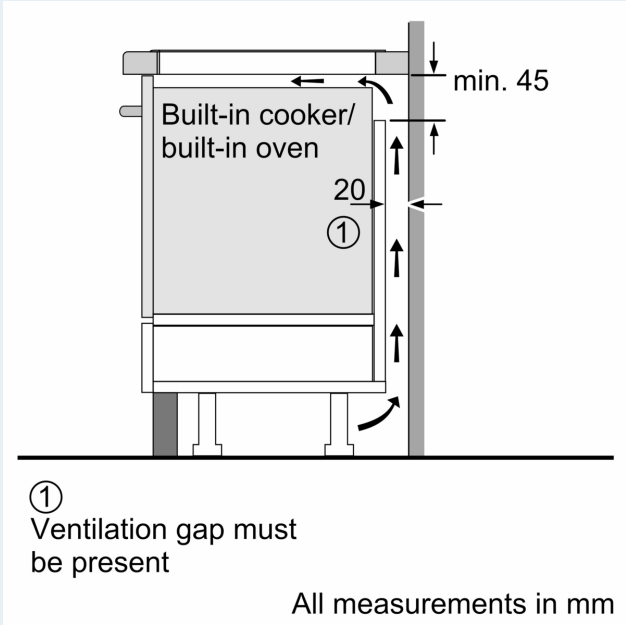

Size & Power

- 17 power levels for each cooking zone
- Cooking Zones:
 - 1 x Ø 400 mm x 210 mm, 3.3 KW (max. Power level 3.7 KW) Induction or 2 x Ø 210 mm, 2.2 KW (max. Power level 3.7 KW) Induction
- 3.7 KW total connected load

Safety and Environment

- Automatic pan recognition
- Automatic pan recognition
- powerManagement Function
- Automatic safety switch-off
- Childproof lock
- wipeProtection function
- 2-stage (h/H) digital residual heat indicator
- Energy efficiency display

Dimensions (WxD)

- Min. worktop thickness: 16 mm

iQ700, Flex induction cooktop, 30 cm, Black
EX375FXB1E

Measurements in mm

If two or more elements are installed right next to one another, one or several installation kits are required (2 elements 1 installation kit, 3 elements 2 installation kits, etc.)