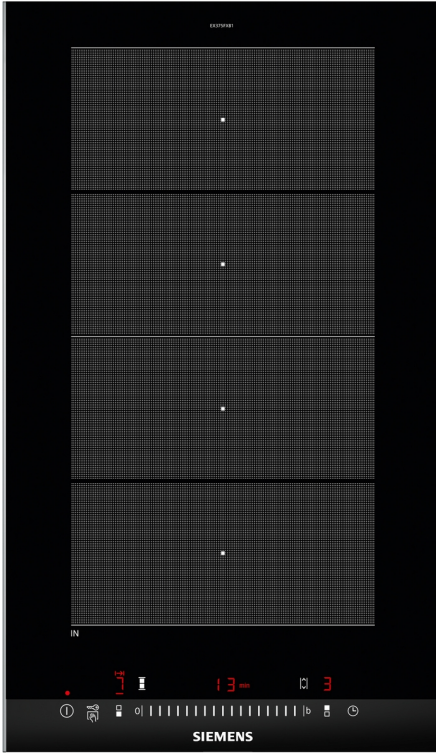

iQ700, Flex induction cooktop, 30 cm, Black EX375FXB1E

Induction cooktop with innovative features that enable highly flexible cooking in any situation.

- ✓ The 30 cm wide cooktop is ideal for combining with other Domino or faceted design cooktops.
- ✓ flexInduction adapts the cooking zones to different cookware and pots up to 24 cm diameter – for more flexibility.
- ✓ touchSlider control allows to control the temperature by entering it directly or by moving the slider with a single finger.
- ✓ powerMove Plus: enables intuitive control thanks to three heating zones with different temperatures – activated by touch.
- ✓ Shorter heating times with up to 50% more power thanks to the powerBoost-function.

Product name/family: Vario/Domino cooking zone cera
 Built-in / Free-standing: Built-in
 Source of energy: Electric
 Total number of positions that can be used at the same time: 2
 Required niche size for installation (HxWxD): 51 x 270 x 490-500 mm
 Width of the appliance: 302 mm
 Dimensions (HxWxD): 51x302x520 mm
 Dimensions of the packed product: 126 x 383 x 597 mm
 Net weight: 7.6 kg
 Gross weight: 8.7 kg
 Residual heat indicator:separate
 Location of control panel: Front
 Basic surface material: Ceramic
 Color of surface: Black, Alu, brushed
 Length electrical supply cord: 110.0 cm
 EAN code:4242003697405
 Voltage:220-240 V
 Frequency: 60; 50 Hz

Size & Power

- 17 power levels for each cooking zone
- Cooking Zones:
 - 1 x Ø 400 mm x 210 mm, 3.3 KW (max. Power level 3.7 KW) Induction or 2 x Ø 210 mm, 2.2 KW (max. Power level 3.7 KW) Induction
- 3.7 KW total connected load