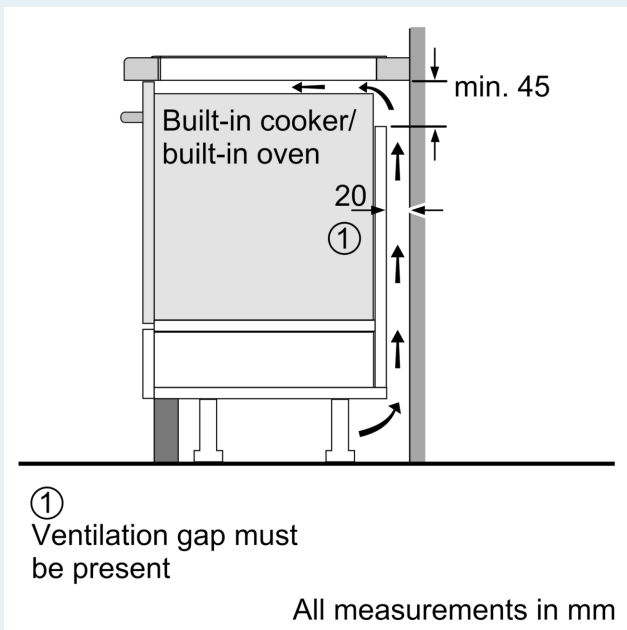

Product name/family: Vario/Domino cooking zone cera
 Built-in / Free-standing: Built-in
 Source of energy: Electric
 Total number of positions that can be used at the same time: 2
 Required niche size for installation (HxWxD): 51 x 270 x 490-500 mm
 Width of the appliance: 302 mm
 Dimensions (HxWxD): 51x302x520 mm
 Dimensions of the packed product: 126 x 383 x 597 mm
 Net weight: 7.6 kg
 Gross weight: 8.7 kg
 Residual heat indicator:separate
 Location of control panel: Front
 Basic surface material: Ceramic
 Color of surface: Black, Alu, brushed
 Length electrical supply cord: 110.0 cm
 EAN code:4242003697405
 Voltage:220-240 V
 Frequency: 60; 50 Hz

Size & Power

- 17 power levels for each cooking zone
- Cooking Zones:
 - 1 x Ø 400 mm x 210 mm, 3.3 KW (max. Power level 3.7 KW) Induction or 2 x Ø 210 mm, 2.2 KW (max. Power level 3.7 KW) Induction
- 3.7 KW total connected load

Dimensions (WxD)

- Min. worktop thickness: 16 mm

iQ700, Flex induction cooktop, 30 cm, Black
EX375FXB1E

Measurements in mm

If two or more elements are installed right next to one another, one or several installation kits are required (2 elements 1 installation kit, 3 elements 2 installation kits, etc.)