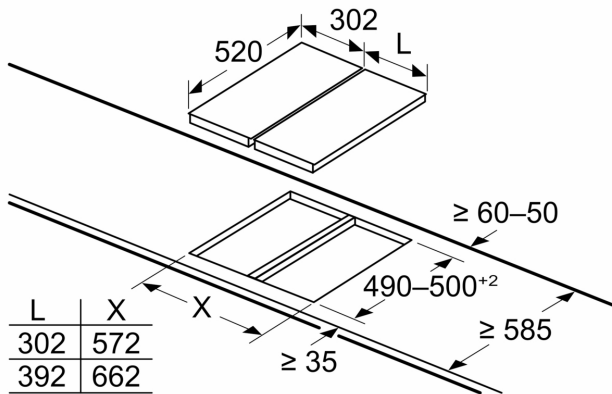

Dimensions (WxD)

- Min. worktop thickness: 16 mm

iQ700, Flex induction cooktop, 30 cm, Black
EX375FXB1E

Measurements in mm

If two or more elements are installed right next to one another, one or several installation kits are required (2 elements 1 installation kit, 3 elements 2 installation kits, etc.)

Measurements in mm

Assembly kit (HZ394301) for Domino

B: Dependent on the cut-out depth

Measurements in mm

Picture for the table Domino combination possibilities with corresponding devices and cutout dimensions

measurements in mm

Domino combination options with corresponding appliance and cut-out dimensions

Width category: 30 40 60 70 80 90
Appliance width: 302 392 602 710 812 912

	A	B	C	D	L	X
2x30	302	302	-	-	604	572
1x30, 1x40	302	392	-	-	694	662
1x30, 1x60	302	602	-	-	904	872
1x30, 1x70*	302	710	-	-	1012	980
1x30, 1x80	302	812	-	-	1114	1082
1x30, 1x90	302	912	-	-	1214	1182
2x40	392	392	-	-	784	752
1x40, 1x60	392	602	-	-	994	962
1x40, 1x70*	392	710	-	-	1102	1070
1x40, 1x80	392	812	-	-	1204	1172
1x40, 1x90	392	912	-	-	1304	1272
3x30	302	302	302	-	906	874
2x30, 1x40	302	302	392	-	996	964
2x30, 1x60	302	302	602	-	1206	1174
2x30, 1x70*	302	302	710	-	1314	1282
2x30, 1x80	302	302	812	-	1416	1384
2x30, 1x90	302	302	912	-	1516	1484
1x30, 2x40	302	392	392	-	1086	1054
1x30, 1x40, 1x60	302	392	602	-	1296	1264
1x30, 1x40, 1x70*	302	392	710	-	1404	1372
1x30, 1x40, 1x80	302	392	812	-	1506	1474
1x30, 1x40, 1x90	302	392	912	-	1606	1574
3x40	392	392	392	-	1176	1144
2x40, 1x60	392	392	602	-	1386	1354
4x30	302	302	302	302	1208	1176
3x30, 1x40	302	302	302	392	1298	1266
2x30, 2x40	302	302	392	392	1388	1356
1x30, 3x40	302	392	392	392	1478	1446
1x30, 1x75	302	750	-	-	1052	1016
1x40, 1x75	392	750	-	-	1142	1106
2x30, 1x75	302	302	750	-	1354	1318
1x30, 1x40, 1x75	302	392	750	-	1444	1408