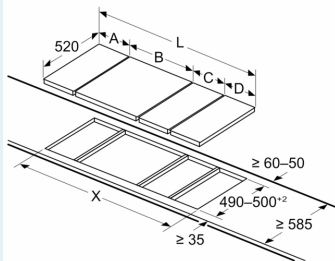

Measurements in mm

Assembly kit (HZ394301) for Domino

B: Dependent on the cut-out depth

Measurements in mm

Picture for the table Domino combination possibilities with corresponding devices and cutout dimensions

If two or more elements are installed right next to one another, one or several installation kits are required (2 elements 1 installation kit, 3 elements 2 installation kits, etc.)

Cutout dimension (X) depending on the combination (see combination table)

measurements in mm

Domino combination options with corresponding appliance and cut-out dimensions

Width category: 30 40 60 70 80 90
Appliance width: 302 392 602 710 812 912

	A	B	C	D	L	X
2x30	302	302	-	-	604	572
1x30, 1x40	302	392	-	-	694	662
1x30, 1x60	302	602	-	-	904	872
1x30, 1x70*	302	710	-	-	1012	980
1x30, 1x80	302	812	-	-	1114	1082
1x30, 1x90	302	912	-	-	1214	1182
2x40	392	392	-	-	784	752
1x40, 1x60	392	602	-	-	994	962
1x40, 1x70*	392	710	-	-	1102	1070
1x40, 1x80	392	812	-	-	1204	1172
1x40, 1x90	392	912	-	-	1304	1272
3x30	302	302	302	-	906	874
2x30, 1x40	302	302	392	-	996	964
2x30, 1x60	302	302	602	-	1206	1174
2x30, 1x70*	302	302	710	-	1314	1282
2x30, 1x80	302	302	812	-	1416	1384
2x30, 1x90	302	302	912	-	1516	1484
1x30, 2x40	302	392	392	-	1086	1054
1x30, 1x40, 1x60	302	392	602	-	1296	1264
1x30, 1x40, 1x70*	302	392	710	-	1404	1372
1x30, 1x40, 1x80	302	392	812	-	1506	1474
1x30, 1x40, 1x90	302	392	912	-	1606	1574
3x40	392	392	392	-	1176	1144
2x40, 1x60	392	392	602	-	1386	1354
4x30	302	302	302	302	1208	1176
3x30, 1x40	302	302	302	392	1298	1266
2x30, 2x40	302	302	392	392	1388	1356
1x30, 3x40	302	392	392	392	1478	1446
1x30, 1x75	302	750	-	-	1052	1016
1x40, 1x75	392	750	-	-	1142	1106
2x30, 1x75	302	302	750	-	1354	1318
1x30, 1x40, 1x75	302	392	750	-	1444	1408