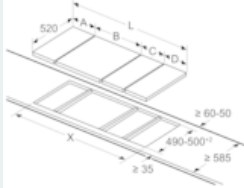

iQ500, Modular Teppan yaki, 40 cm
ET475FYB1E

Dimensioned drawings