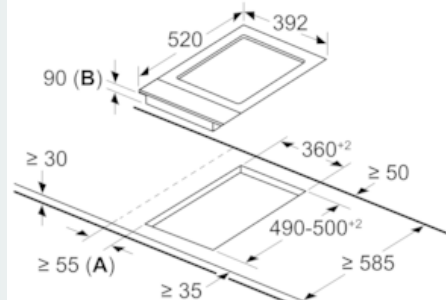

A: Minimum distance from the hob cut-out to the wall
B: Maximum recessed depth