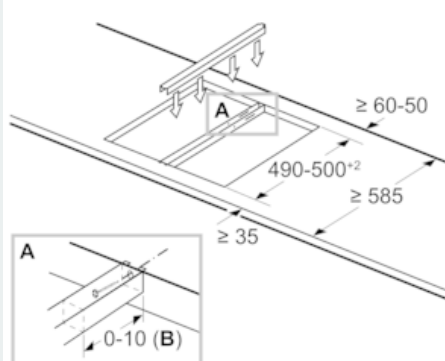

When installing two or more Domino units side-by-side, one or more assembly kits are required (2 units = 1 assembly kit, 3 units = 2 assembly kits, etc.).

measurements in mm
Domino combination options with corresponding appliance and cut-out dimensions

	Width category:									
	30	40	60	70	80	90				
Appliance width:	302	392	602	710	812	912				
	A	B	C	D	L	X				
2x30	302	302	-	-	604	572				
1x30, 1x40	302	392	-	-	694	662				
1x30, 1x60	302	602	-	-	904	872				
1x30, 1x70*	302	710	-	-	1012	980				
1x30, 1x80	302	812	-	-	1114	1082				
1x30, 1x90	302	912	-	-	1214	1182				
2x40	392	392	-	-	784	752				
1x40, 1x60	392	602	-	-	994	962				
1x40, 1x70*	392	710	-	-	1102	1070				
1x40, 1x80	392	812	-	-	1204	1172				
1x40, 1x90	392	912	-	-	1304	1272				
3x30	302	302	302	-	906	874				
2x30, 1x40	302	302	392	-	996	964				
2x30, 1x60	302	302	602	-	1206	1174				
2x30, 1x70*	302	302	710	-	1314	1282				
2x30, 1x80	302	302	812	-	1416	1384				
2x30, 1x90	302	302	912	-	1516	1484				
1x30, 2x40	302	392	392	-	1086	1054				
1x30, 1x40, 1x60	302	392	602	-	1286	1264				
1x30, 1x40, 1x70*	302	392	710	-	1404	1372				
1x30, 1x40, 1x80	302	392	812	-	1506	1474				
1x30, 1x40, 1x90	302	392	912	-	1606	1574				
3x40	392	392	392	-	1176	1144				
2x40, 1x60	392	392	602	-	1386	1354				
4x30	302	302	302	302	1208	1176				
3x30, 1x40	302	302	302	392	1298	1266				
2x30, 2x40	302	302	392	392	1388	1356				
1x30, 3x40	302	392	392	392	1478	1446				

measurements in mm
Assembly kit (HZ394301) for Domino

A: Minimum distance from the hob cut-out to the wall
B: Dependent on the cut-out depth

measurements in mm