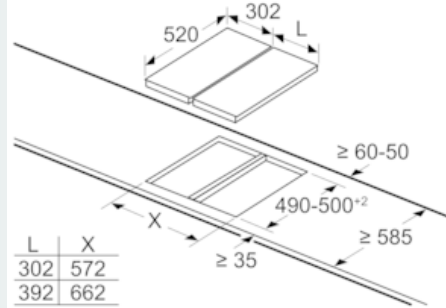

iQ500, Modular Teppan yaki, 40 cm
ET475FYB1E

Dimensioned drawings

measurements in mm

When installing two or more Domino units side-by-side, one or more assembly kits are required (2 units = 1 assembly kit, 3 units = 2 assembly kits, etc.).

measurements in mm