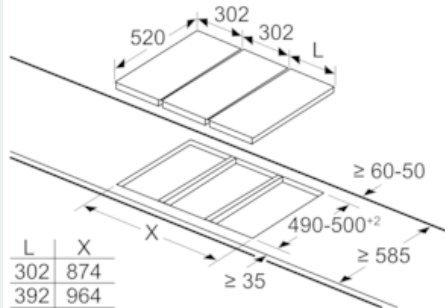

iQ500, Modular Teppan yaki, 40 cm
ET475FYB1E

Dimensioned drawings

measurements in mm

When installing two or more Domino units side-by-side, one or more assembly kits are required (2 units = 1 assembly kit, 3 units = 2 assembly kits, etc.).

measurements in mm

When installing two or more Domino units side-by-side, one or more assembly kits are required (2 units = 1 assembly kit, 3 units = 2 assembly kits, etc.).

measurements in mm
Domino combination options with corresponding appliance and cut-out dimensions

	Width category:									
	30	40	60	70	80	90				
Appliance width:	302	392	602	710	812	912				
	A	B	C	D	L	X				
2x30	302	302	-	-	604	572				
1x30, 1x40	302	392	-	-	694	662				
1x30, 1x60	302	602	-	-	904	872				
1x30, 1x70*	302	710	-	-	1012	980				
1x30, 1x80	302	812	-	-	1114	1082				
1x30, 1x90	302	912	-	-	1214	1182				
2x40	392	392	-	-	784	752				
1x40, 1x60	392	602	-	-	994	962				
1x40, 1x70*	392	710	-	-	1102	1070				
1x40, 1x80	392	812	-	-	1204	1172				
1x40, 1x90	392	912	-	-	1304	1272				
3x30	302	302	302	-	906	874				
2x30, 1x40	302	302	392	-	996	964				
2x30, 1x60	302	302	602	-	1206	1174				
2x30, 1x70*	302	302	710	-	1314	1282				
2x30, 1x80	302	302	812	-	1416	1384				
2x30, 1x90	302	302	912	-	1516	1484				
1x30, 2x40	302	392	392	-	1086	1054				
1x30, 1x40, 1x60	302	392	602	-	1286	1264				
1x30, 1x40, 1x70*	302	392	710	-	1404	1372				
1x30, 1x40, 1x80	302	392	812	-	1506	1474				
1x30, 1x40, 1x90	302	392	912	-	1606	1574				
3x40	392	392	392	-	1176	1144				
2x40, 1x60	392	392	602	-	1386	1354				
4x30	302	302	302	302	1208	1176				
3x30, 1x40	302	302	302	392	1298	1266				
2x30, 2x40	302	302	392	392	1388	1356				
1x30, 3x40	302	392	392	392	1478	1446				

measurements in mm
Assembly kit (HZ394301) for Domino

A: Minimum distance from the hob cut-out to the wall
B: Dependent on the cut-out depth

measurements in mm

A: Minimum distance from the hob cut-out to the wall
B: Maximum recessed depth