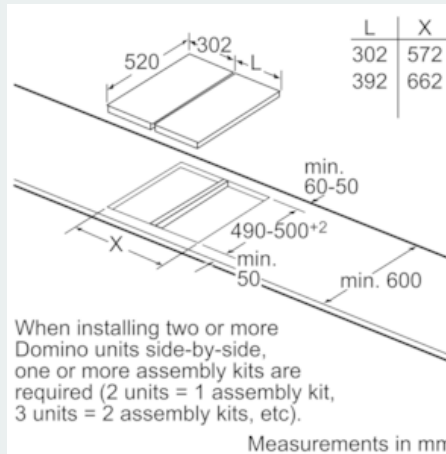

L	X
302	572
392	662

When installing two or more Domino units side-by-side, one or more assembly kits are required (2 units = 1 assembly kit, 3 units = 2 assembly kits, etc).

Measurements in mm

measurements in mm
Domino combination options with corresponding appliance and cut-out dimensions

Width category: 30 40 60 70 80 90
Appliance width: 302 392 602 710 812 912

	A	B	C	D	L	X
2x30	302	302	-	-	604	572
1x30, 1x40	302	392	-	-	694	662
1x30, 1x60	302	602	-	-	904	872
1x30, 1x70*	302	710	-	-	1012	980
1x30, 1x80	302	812	-	-	1114	1082
1x30, 1x90	302	912	-	-	1214	1182
2x40	392	392	-	-	784	752
1x40, 1x60	392	602	-	-	994	962
1x40, 1x70*	392	710	-	-	1102	1070
1x40, 1x80	392	812	-	-	1204	1172
1x40, 1x90	392	912	-	-	1304	1272
3x30	302	302	302	-	906	874
2x30, 1x40	302	302	392	-	996	964
2x30, 1x60	302	302	602	-	1206	1174
2x30, 1x70*	302	302	710	-	1314	1282
2x30, 1x80	302	302	812	-	1416	1384
2x30, 1x90	302	302	912	-	1516	1484
1x30, 2x40	302	392	392	-	1086	1054
1x30, 1x40, 1x60	302	392	602	-	1286	1264
1x30, 1x40, 1x70*	302	392	710	-	1404	1372
1x30, 1x40, 1x80	302	392	812	-	1506	1474
1x30, 1x40, 1x90	302	392	912	-	1606	1574
3x40	392	392	392	-	1176	1144
2x40, 1x60	392	392	602	-	1386	1354
4x30	302	302	302	302	1208	1176
3x30, 1x40	302	302	302	392	1298	1266
2x30, 2x40	302	302	392	392	1388	1356
1x30, 3x40	302	392	392	392	1478	1446
1x30, 1x75	302	750	-	-	1052	1016
1x40, 1x75	392	750	-	-	1142	1106
2x30, 1x75	302	302	750	-	1354	1318
1x30, 1x40, 1x75	302	392	750	-	1444	1408

* Not possible with 70 cm induction hob