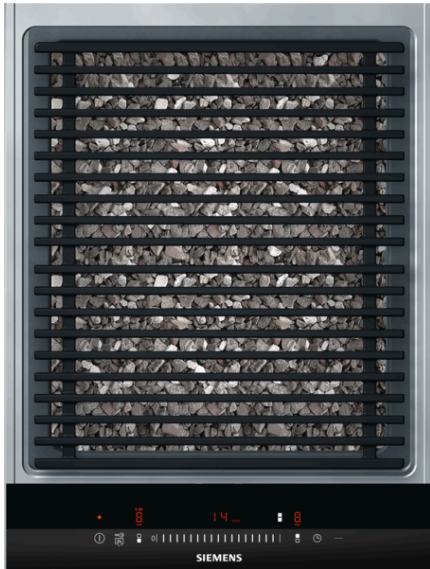

iQ500, Domino Grill, 40 cm ET475FUB1E

Grilling with pleasure in the kitchen – perfect grilling results with a minimum of smoke thanks to the Domino lava grill.

- ✓ The 40 cm wide lava grill is ideal for combining with other Domino or faceted design cooktops.
- ✓ touchSlider control allows to control the temperature by entering it directly or by moving the slider with a single finger.
- ✓ Tastefully integrated into the Domino unit when not in use, thanks to the high-quality glass ceramic cover.
- ✓ Two grill variants – grilling over lava stones or water bath.

Features

Technical Data

Product name/family : Vario/Domino barbecue grill
 Built-in / Free-standing : Built-in
 Energy input : Electric
 Type of control : Electronic
 Grill grating material : Cast iron
 Required niche size for installation (HxWxD) : 236 x x
 Width of the product (mm) : 392
 Dimensions of the product (mm) : 236 x 392 x 520
 Dimensions of the packed product (HxWxD) (mm) : 275 x 470 x 610
 Net weight (kg) : 16.002
 Gross weight (kg) : 18.4
 Residual heat indicator : Separate
 Location of control panel : Hob front
 Basic surface material : Cast iron
 Color of surface : Alu, brushed, Black
 Approval certificates : Australia Standards, CE, Ukraine, VDE
 Length electrical supply cord (cm) : 100
 EAN code : 4242003687611
 Electrical connection rating (W) : 3400
 Current (A) : 13
 Voltage (V) : 220-240
 Frequency (Hz) : 50; 60

Design

- Black ceramic glass with stainless steel side profiles and beveled front
- Can be combined with Domino cooktops
- Removable black glass lid

Comfort & Convenience

- touchSlider control
- LED display and timer with auto switch off
- 17 power levels for each cooking zone
- count-up timer, per cooktop, LED display and timer with auto switch off
- ReStart - Quickly reinstates previous settings
- Mechanical drain valve