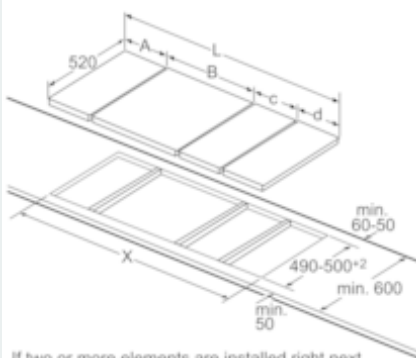

Features

Technical Data

Product name/family : Vario/Domino barbecue grill
 Built-in / Free-standing : Built-in
 Energy input : Electric
 Type of control : Electronic
 Grill grating material : Cast iron
 Required niche size for installation (HxWxD) : 236 x x
 Width of the product (mm) : 392
 Dimensions of the product (mm) : 236 x 392 x 520
 Dimensions of the packed product (HxWxD) (mm) : 275 x 470 x 610
 Net weight (kg) : 16.002
 Gross weight (kg) : 18.4
 Residual heat indicator : Separate
 Location of control panel : Hob front
 Basic surface material : Cast iron
 Color of surface : Alu, brushed, Black
 Approval certificates : Australia Standards, CE, Ukraine, VDE
 Length electrical supply cord (cm) : 100
 EAN code : 4242003687611
 Electrical connection rating (W) : 3400
 Current (A) : 13
 Voltage (V) : 220-240
 Frequency (Hz) : 50; 60

Dimensions (WxD)

- Installation measurements: 360 mm x 490 mm
- Length wire connection: 100 cm
- Min. worktop thickness: 30 mm

iQ500, Domino Grill, 40 cm
ET475FUB1E

Dimensioned drawings

Picture for the table Domino combination possibilities with corresponding devices and cutout dimensions