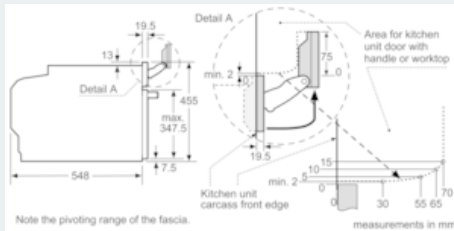

#### Technical Info

- Length of mains cable: 150 cm
- Total connected load electric: 3.6 KW
- Appliance dimensions (HxWxD): 455 mm x 594 mm x 548 mm
- Installation dimensions (HxWxD): 450 mm - 455 mm x 560 mm - 568 mm x 550 mm
- Please reference the built-in dimensions provided in the installation drawing

**iQ700, Built-in compact oven with added steam and microwave function ,  
Stainless steel  
CN678G4S1B**

Dimensioned drawings

If the compact appliance will be installed underneath a hob, the following worktop thicknesses (including substructure if necessary) must be taken into account.

Hob type	min. worktop thickness	
	fitted	flush
Induction hob	42 mm	43 mm
Full surface Induction hob	52 mm	53 mm
Gas hob	32 mm	43 mm
Electric hob	32 mm	35 mm

Installation with a hob.