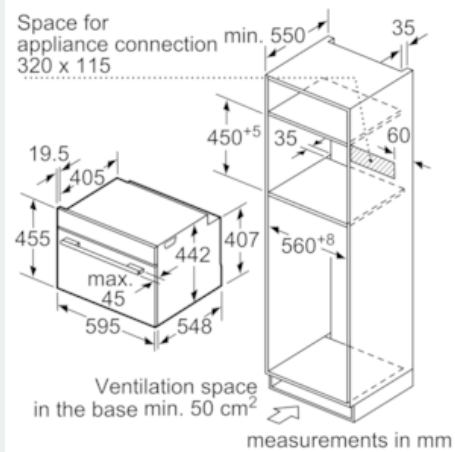

If the compact appliance will be installed underneath a hob, the following worktop thicknesses (including substructure if necessary) must be taken into account.

Hob type	min. worktop thickness	
	fitted	flush
Induction hob	42 mm	43 mm
Full surface Induction hob	52 mm	53 mm
Gas hob	32 mm	43 mm
Electric hob	32 mm	35 mm