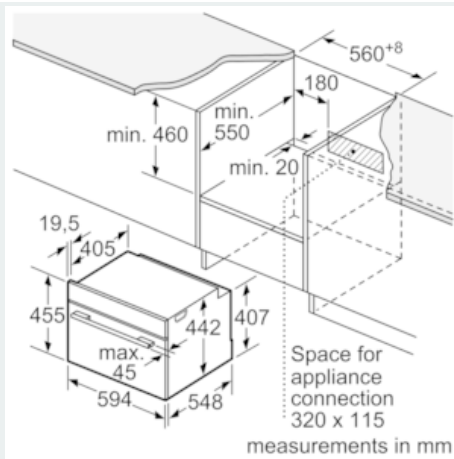

**iQ700, Built-in compact oven with added steam and microwave function ,
Stainless steel
CN678G4S1B**

Dimensioned drawings