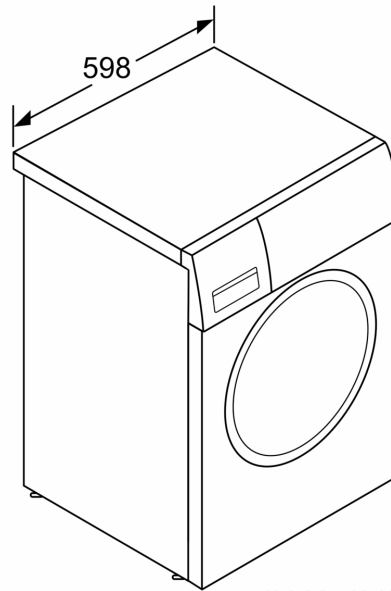

WMZ2200 Floor securing component  
 WMZ2381 Extension for cold water inlet /Aquastop

Built-in / Free-standing: ..... Free-standing  
 Door hinge: ..... Left  
 Color / Material body: ..... Silver inox  
 Length electrical supply cord: ..... 160.0 cm  
 Height of the appliance: ..... 845 mm  
 Dimensions of the product: ..... 845 x 597 x 588 mm  
 Wheels: ..... No  
 Net weight: ..... 69.4 kg  
 Drum volume: ..... 63 l  
 Door Frame: ..... Silver-inox, black-grey  
 Color Dial: ..... Chrome-black  
 Noise level washing: ..... 51 dB(A) re 1 pW  
 Connection rating: ..... 2300 W  
 Fuse protection: ..... 10 A  
 Voltage: ..... 220-240 V  
 Frequency: ..... 50 Hz  
 Energy Star Qualified: ..... Yes  
 Cord Included: ..... Yes  
 Plug type: ..... GB plug  
 Length of supply hose (in): ..... 59.05 "  
 Dimensions of the packed product: ..... 34.25 x 24.99 x 26.77  
 Net weight: ..... 153.000 lbs  
 Gross weight: ..... 155.000 lbs  
 Length of drain hose: ..... 150.00 cm  
 Length of supply hose: ..... 150.00 cm  
 Dimensions of the packed product (HxWxD): ..... 870 x 635 x 680 mm  
 Gross weight: ..... 70.2 kg  
 Connection rating: ..... 2300 W  
 Fuse protection: ..... 10 A  
 Voltage: ..... 220-240 V  
 Frequency: ..... 50 Hz  
 Water protection system: ..... Multiple water protection  
 Maximum spin speed: ..... 1200 rpm  
 Spin speed options: ..... Variable  
 Digital countdown indicator: ..... Yes  
 Drying progress indicator: ..... LED-display, LED  
 Maximum capacity in kg (EU 2017/1369): ..... 9.0 kg

#### Technical information

- Dimensions (H x W x D): 84.5 x 59.7 x 58.8 cm
- Can be built-under

**Series 4, washing machine, front  
loader, 9 kg, , Silver inox  
WGA142XVGC**

Measurements in mm

measurements in mm