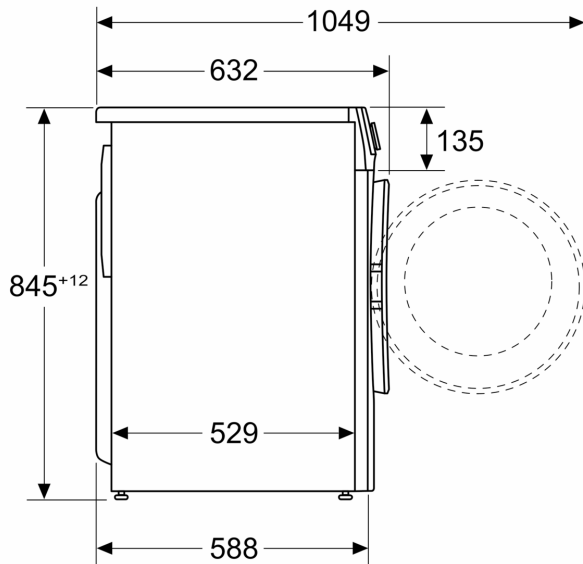

WMZ2200 Floor securing component  
 WMZ2381 Extension for cold water inlet /Aquastop

Built-in / Free-standing: ..... Free-standing  
 Door hinge: ..... Left  
 Color / Material body: ..... Silver inox  
 Length electrical supply cord: ..... 160.0 cm  
 Height of the appliance: ..... 845 mm  
 Dimensions of the product: ..... 845 x 597 x 588 mm  
 Wheels: ..... No  
 Net weight: ..... 69.4 kg  
 Drum volume: ..... 63 l  
 Door Frame: ..... Silver-inox, black-grey  
 Color Dial: ..... Chrome-black  
 Noise level washing: ..... 51 dB(A) re 1 pW  
 Connection rating: ..... 2300 W  
 Fuse protection: ..... 10 A  
 Voltage: ..... 220-240 V  
 Frequency: ..... 50 Hz  
 Energy Star Qualified: ..... Yes  
 Cord Included: ..... Yes  
 Plug type: ..... GB plug  
 Length of supply hose (in): ..... 59.05 "  
 Dimensions of the packed product: ..... 34.25 x 24.99 x 26.77  
 Net weight: ..... 153.000 lbs  
 Gross weight: ..... 155.000 lbs  
 Length of drain hose: ..... 150.00 cm  
 Length of supply hose: ..... 150.00 cm  
 Dimensions of the packed product (HxWxD): ..... 870 x 635 x 680 mm  
 Gross weight: ..... 70.2 kg  
 Connection rating: ..... 2300 W  
 Fuse protection: ..... 10 A  
 Voltage: ..... 220-240 V  
 Frequency: ..... 50 Hz  
 Water protection system: ..... Multiple water protection  
 Maximum spin speed: ..... 1200 rpm  
 Spin speed options: ..... Variable  
 Digital countdown indicator: ..... Yes  
 Drying progress indicator: ..... LED-display, LED  
 Maximum capacity in kg (EU 2017/1369): ..... 9.0 kg

#### Technical information

- Dimensions (H x W x D): 84.5 x 59.7 x 58.8 cm
- Can be built-under

**Series 4, washing machine, front  
loader, 9 kg, , Silver inox  
WGA142XVGC**

Measurements in mm

measurements in mm