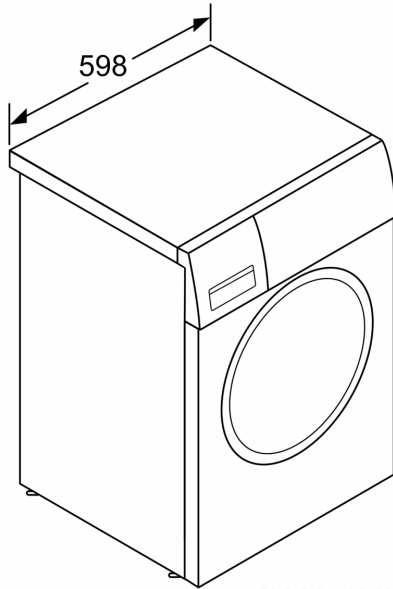

WMZ2200 Floor securing component
 WMZ2381 Extension for cold water inlet /Aquastop
 WMZPW20W Platform with pull-out, washer, cubic

Built-in / Free-standing: Free-standing
 Door hinge: Left
 Color / Material body: White
 Length electrical supply cord: 160.0 cm
 Height of the appliance: 848 mm
 Dimensions of the product: 848 x 598 x 590 mm
 Wheels: No
 Net weight: 82.3 kg
 Drum volume: 60 l
 Door Frame: Chrome, blackgray
 Color Buttons: white
 Noise level washing: 48 dB(A) re 1 pW
 Connection rating: 2300 W
 Fuse protection: 10 A
 Voltage: 220-240 V
 Frequency: 50 Hz
 Energy Star Qualified: Yes
 Cord Included: Yes
 Plug type: GB plug
 Length of supply hose (in): 59.05 "
 Dimensions of the packed product: 34.44 x 25.98 x 27.16
 Net weight: 181.000 lbs
 Gross weight: 183.000 lbs
 Length of drain hose: 150.00 cm
 Length of supply hose: 150.00 cm
 Dimensions of the packed product (HxWxD): 875 x 660 x 690 mm
 Gross weight: 83.0 kg
 Connection rating: 2300 W
 Fuse protection: 10 A
 Voltage: 220-240 V
 Frequency: 50 Hz
 Water protection system: Multiple water protection
 Maximum spin speed: 1600 rpm
 Spin speed options: Variable
 Digital countdown indicator: Yes
 Drying progress indicator: LED-display
 Maximum capacity in kg (EU 2017/1369): 9.0 kg

Technical information

- Dimensions (H x W x D): 84.8 x 59.8 x 59 cm
- Can be built-under
- Reload Function: Yes

**Series 8, washing machine, front
loader, 9 kg, 1600 rpm
WAW32560GC**

measurements in mm