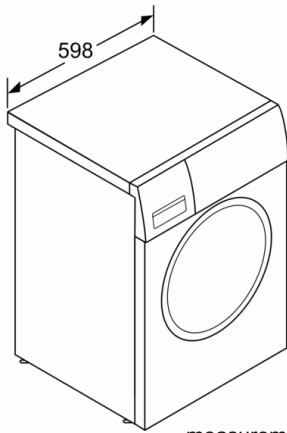

**Serie | 6, washing machine, front loader, 9
kg, 1400 rpm
WAT28780GC**

---

measurements in mm