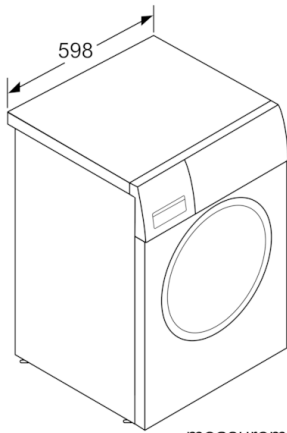

**Technical Data**

Built-in / Free-standing :	Free-standing
Door hinge :	Left
Color / Material body :	Inox-easyclean
Length electrical supply cord (cm) :	160
Height for building under :	850.00
Height of the product (mm) :	848
Dimensions of the product (mm) :	848 x 598 x 590
Wheels :	No
Net weight (kg) :	69.839
Drum volume (l) :	60
Main colour of product :	Inox-easyclean
Door Frame :	silver inox
Color Buttons :	chrome
Color Dial :	chrome
Noise level washing (dB(A) re 1 pW) :	49
Connection Rating (W) :	2300
Current (A) :	10
Voltage (V) :	220-240
Frequency (Hz) :	50
Energy Star Qualified :	Yes
Cord Included :	No
Plug type :	GB plug
Length of drain hose (in) :	59.05
Length of supply hose (in) :	59.05
Appliance Dimensions (h x w x d) (inches) :	x x
Dimensions of the packed product (in) :	33.85 x 24.60 x 27.16
Net weight (lbs) :	154.000
Gross weight (lbs) :	156.000
Length of drain hose :	150.00
Length of supply hose :	150.00
Dimensions of the packed product (HxWxD) (mm) :	860 x 690 x 625
Gross weight (kg) :	70.8
Connection Rating (W) :	2300
Current (A) :	10
Voltage (V) :	220-240
Frequency (Hz) :	50
Approval certificates :	CE, VDE
Water protection system :	Multiple water protection
Number of Options :	7
Spin speed options :	Variable
Digital countdown indicator :	Yes
Drying progress indicator :	LED, LED-display

**Technical information**

- Can be built-under
- Dimensions (H x W x D): 84.8 x 59.8 x 59 cm

**Serie | 6, washing machine, front loader, 9  
kg, 1400 rpm  
WAT2848XGC**

measurements in mm

measurements in mm