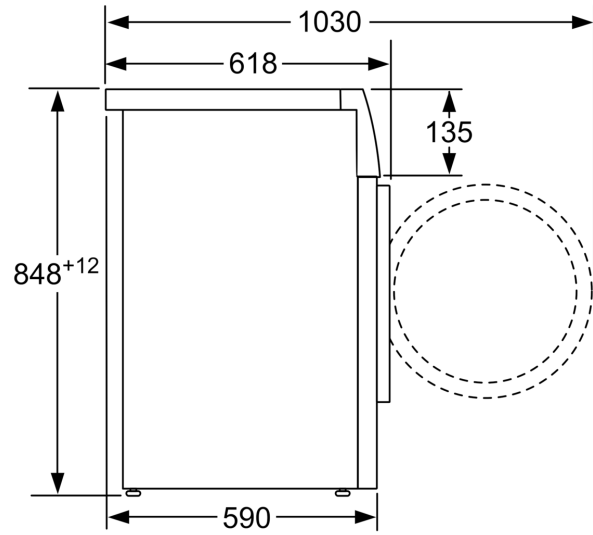

Built-in / Free-standing: ..... Free-standing  
 Door hinge: ..... Left  
 Color / Material body: ..... White  
 Length electrical supply cord: ..... 160.0 cm  
 Height of the appliance: ..... 848 mm  
 Dimensions of the product: ..... 848 x 598 x 590 mm  
 Wheels: ..... No  
 Net weight: ..... 70.6 kg  
 Drum volume: ..... 60 l  
 Door Frame: ..... Silver-black grey  
 Color Buttons: ..... silver, white  
 Color Dial: ..... silver white  
 Noise level washing: ..... 49 dB(A) re 1 pW  
 Connection rating: ..... 2300 W  
 Fuse protection: ..... 10 A  
 Voltage: ..... 220-240 V  
 Frequency: ..... 50 Hz  
 Energy Star Qualified: ..... Yes  
 Cord Included: ..... Yes  
 Plug type: ..... GB plug  
 Length of supply hose (in): ..... 59.05 "  
 Dimensions of the packed product: ..... 34.25 x 24.99 x 27.16  
 Net weight: ..... 156.000 lbs  
 Gross weight: ..... 158.000 lbs  
 Length of drain hose: ..... 150.00 cm  
 Length of supply hose: ..... 150.00 cm  
 Dimensions of the packed product (HxWxD): ..... 870 x 635 x 690 mm  
 Gross weight: ..... 71.6 kg  
 Connection rating: ..... 2300 W  
 Fuse protection: ..... 10 A  
 Voltage: ..... 220-240 V  
 Frequency: ..... 50 Hz  
 Water protection system: ..... Multiple water protection  
 Maximum spin speed: ..... 1400 rpm  
 Spin speed options: ..... Variable  
 Digital countdown indicator: ..... Yes  
 Drying progress indicator: ..... LED-display, LED  
 Maximum capacity in kg (EU 2017/1369): ..... 9.0 kg

#### **Technical information**

- Can be built-under
- Dimensions (H x W x D): 84.8 x 59.8 x 59 cm
- Reload Function: Yes

**Series 6, washing machine, front  
loader, 9 kg, 1400 rpm  
WAT28460GC**

---

measurements in mm

measurements in mm