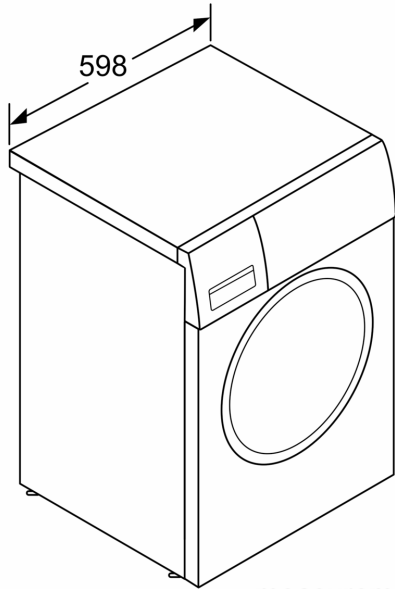

Built-in / Free-standing: ..... Free-standing  
 Door hinge: ..... Left  
 Color / Material body: ..... White  
 Length electrical supply cord: ..... 160.0 cm  
 Height of the appliance: ..... 848 mm  
 Dimensions of the product: ..... 848 x 598 x 590 mm  
 Wheels: ..... No  
 Net weight: ..... 70.6 kg  
 Drum volume: ..... 60 l  
 Door Frame: ..... Silver-black grey  
 Color Buttons: ..... silver, white  
 Color Dial: ..... silver white  
 Noise level washing: ..... 49 dB(A) re 1 pW  
 Connection rating: ..... 2300 W  
 Fuse protection: ..... 10 A  
 Voltage: ..... 220-240 V  
 Frequency: ..... 50 Hz  
 Energy Star Qualified: ..... Yes  
 Cord Included: ..... Yes  
 Plug type: ..... GB plug  
 Length of supply hose (in): ..... 59.05 "  
 Dimensions of the packed product: ..... 34.25 x 24.99 x 27.16  
 Net weight: ..... 156.000 lbs  
 Gross weight: ..... 158.000 lbs  
 Length of drain hose: ..... 150.00 cm  
 Length of supply hose: ..... 150.00 cm  
 Dimensions of the packed product (HxWxD): ..... 870 x 635 x 690 mm  
 Gross weight: ..... 71.6 kg  
 Connection rating: ..... 2300 W  
 Fuse protection: ..... 10 A  
 Voltage: ..... 220-240 V  
 Frequency: ..... 50 Hz  
 Water protection system: ..... Multiple water protection  
 Maximum spin speed: ..... 1400 rpm  
 Spin speed options: ..... Variable  
 Digital countdown indicator: ..... Yes  
 Drying progress indicator: ..... LED-display, LED  
 Maximum capacity in kg (EU 2017/1369): ..... 9.0 kg

#### **Technical information**

- Can be built-under
- Dimensions (H x W x D): 84.8 x 59.8 x 59 cm
- Reload Function: Yes

**Series 6, washing machine, front  
loader, 9 kg, 1400 rpm  
WAT28460GC**

---

measurements in mm