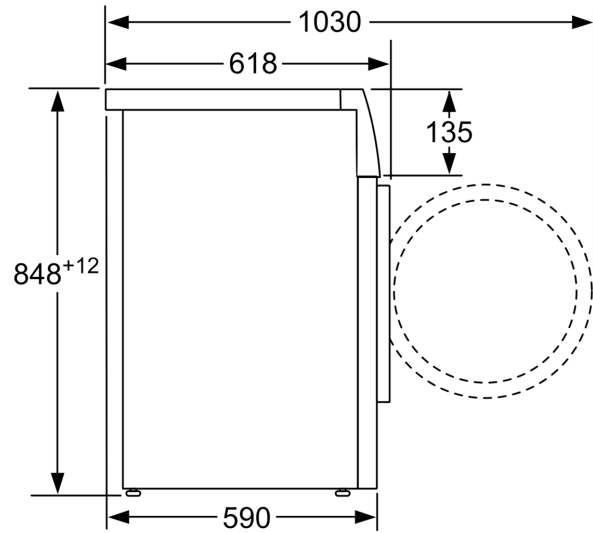

- WMZ20490 Platform with pull-out
- WMZ2200 Floor securing component
- WMZ2381 Extension for cold water inlet /Aquastop

Built-in / Free-standing:	Free-standing
Door hinge:	Left
Color / Material body:	White
Length electrical supply cord:	160.0 cm
Height of the appliance:	848 mm
Dimensions of the product:	848 x 598 x 590 mm
Wheels:	No
Net weight:	68.8 kg
Drum volume:	60 l
Door Frame:	White-black grey
Color Buttons:	silver
Color Dial:	chrome
Noise level washing:	51 dB(A) re 1 pW
Connection rating:	2300 W
Fuse protection:	10 A
Voltage:	220-240 V
Frequency:	50 Hz
Energy Star Qualified:	Yes
Cord Included:	Yes
Plug type:	GB plug
Length of supply hose (in):	59.05 "
Dimensions of the packed product:	34.05 x 26.77 x 26.37
Net weight:	152.000 lbs
Gross weight:	154.000 lbs
Length of drain hose:	150.00 cm
Length of supply hose:	150.00 cm
Dimensions of the packed product (HxWxD):	865 x 680 x 670 mm
Gross weight:	69.8 kg
Connection rating:	2300 W
Fuse protection:	10 A
Voltage:	220-240 V
Frequency:	50 Hz
Water protection system:	Multiple water protection
Maximum spin speed:	1200 rpm
Spin speed options:	Variable
Digital countdown indicator:	Yes
Drying progress indicator:	LED-display, LED
Maximum capacity in kg (EU 2017/1369):	9.0 kg

Technical information

- Can be built-under
- Dimensions (H x W x D): 84.8 x 59.8 x 59 cm
- Reload function: Be flexible in adding laundry items even after start of the wash cycle.

**Series 6, washing machine, front loader, 9 kg, 1200 rpm
WAT24462GC**

measurements in mm

measurements in mm