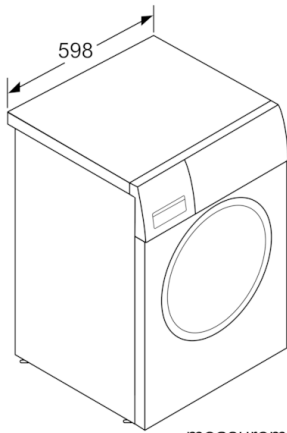

**Technical Data**

Built-in / Free-standing :	Free-standing
Door hinge :	Left
Color / Material body :	silver inox
Length electrical supply cord (cm) :	160
:	848.00
Height of the product (mm) :	848
Dimensions of the product (mm) :	848 x 598 x 590
Wheels :	No
Net weight (kg) :	69.601
Drum volume (l) :	53
Main colour of product :	silver inox
Door Frame :	silver inox
Color Buttons :	pearl dark grey
Color Dial :	silver inox
Noise level washing (dB(A) re 1 pW) :	56
Connection Rating (W) :	2300
Current (A) :	10
Voltage (V) :	220-240
Frequency (Hz) :	50
Energy Star Qualified :	No
Cord Included :	No
Plug type :	GB plug
Length of drain hose (in) :	59.05
Length of supply hose (in) :	59.05
Appliance Dimensions (h x w x d) (inches) :	x x
Dimensions of the packed product (in) :	34.25 x 24.99 x 25.98
Net weight (lbs) :	153.000
Gross weight (lbs) :	155.000
Length of drain hose :	150.00
Length of supply hose :	150.00
Dimensions of the packed product (HxWxD) (mm) :	870 x 660 x 635
Gross weight (kg) :	70.3
Connection Rating (W) :	2300
Current (A) :	10
Voltage (V) :	220-240
Frequency (Hz) :	50
Approval certificates :	CE, VDE
Water protection system :	Multiple water protection
Number of Options :	7
Spin speed options :	Variable
Digital countdown indicator :	Yes
Drying progress indicator :	LED-display

### Technical information

- Dimensions (H x W x D): 84.8 x 59.8 x 59 cm
- Can be built-under
- Reload Function: Yes

**Serie | 4, washing machine, front loader, 7  
kg, 1000 rpm  
WAK2020SGC**

measurements in mm