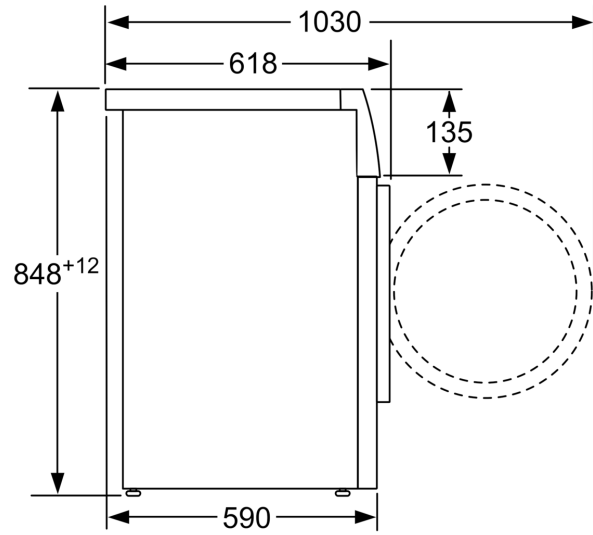

---

Built-in / Free-standing: .....	Free-standing
Door hinge: .....	Left
Color / Material body: .....	White
Length electrical supply cord: .....	160.0 cm
Height of the appliance: .....	848 mm
Dimensions of the product: .....	848 x 598 x 590 mm
Wheels: .....	No
Net weight: .....	67.7 kg
Drum volume: .....	63 l
Door Frame: .....	White
Noise level washing: .....	52 dB(A) re 1 pW
Connection rating: .....	2300 W
Fuse protection: .....	10 A
Voltage: .....	220-240 V
Frequency: .....	50 Hz
Energy Star Qualified: .....	Yes
Cord Included: .....	Yes
Plug type: .....	GB plug
Length of supply hose (in): .....	59.05 "
Dimensions of the packed product: .....	34.25 x 25.39 x 26.77
Net weight: .....	149.000 lbs
Gross weight: .....	151.000 lbs
Length of drain hose: .....	150.00 cm
Length of supply hose: .....	150.00 cm
Dimensions of the packed product (HxWxD): .....	870 x 645 x 680 mm
Gross weight: .....	68.5 kg
Connection rating: .....	2300 W
Fuse protection: .....	10 A
Voltage: .....	220-240 V
Frequency: .....	50 Hz
Water protection system: .....	Multiple water protection
Maximum spin speed: .....	1000 rpm
Spin speed options: .....	Variable
Digital countdown indicator: .....	Yes
Drying progress indicator: .....	LED-display
Maximum capacity in kg (EU 2017/1369): .....	8.0 kg

##### **Technical information**

- Dimensions (H x W x D): 84.8 x 59.8 x 59 cm
- Can be built-under

**Series 2, washing machine, front loader, 8 kg, 1000 rpm  
WAJ20180GC**

---

measurements in mm

measurements in mm