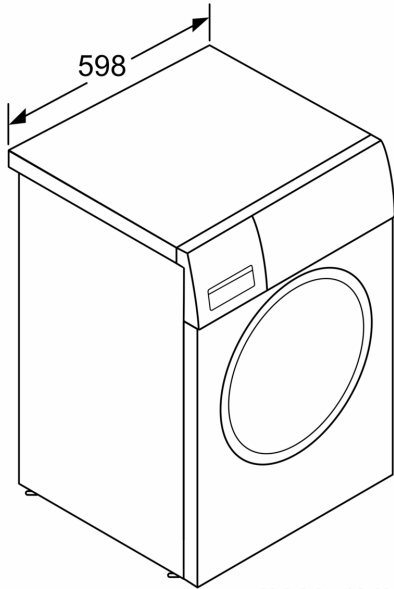

---

Built-in / Free-standing: .....	Free-standing
Door hinge: .....	Left
Color / Material body: .....	White
Length electrical supply cord: .....	160.0 cm
Height of the appliance: .....	848 mm
Dimensions of the product: .....	848 x 598 x 590 mm
Wheels: .....	No
Net weight: .....	67.7 kg
Drum volume: .....	63 l
Door Frame: .....	White
Noise level washing: .....	52 dB(A) re 1 pW
Connection rating: .....	2300 W
Fuse protection: .....	10 A
Voltage: .....	220-240 V
Frequency: .....	50 Hz
Energy Star Qualified: .....	Yes
Cord Included: .....	Yes
Plug type: .....	GB plug
Length of supply hose (in): .....	59.05 "
Dimensions of the packed product: .....	34.25 x 25.39 x 26.77
Net weight: .....	149.000 lbs
Gross weight: .....	151.000 lbs
Length of drain hose: .....	150.00 cm
Length of supply hose: .....	150.00 cm
Dimensions of the packed product (HxWxD): .....	870 x 645 x 680 mm
Gross weight: .....	68.5 kg
Connection rating: .....	2300 W
Fuse protection: .....	10 A
Voltage: .....	220-240 V
Frequency: .....	50 Hz
Water protection system: .....	Multiple water protection
Maximum spin speed: .....	1000 rpm
Spin speed options: .....	Variable
Digital countdown indicator: .....	Yes
Drying progress indicator: .....	LED-display
Maximum capacity in kg (EU 2017/1369): .....	8.0 kg

##### **Technical information**

- Dimensions (H x W x D): 84.8 x 59.8 x 59 cm
- Can be built-under

**Series 2, washing machine, front loader, 8 kg, 1000 rpm  
WAJ20180GC**

---

measurements in mm

measurements in mm