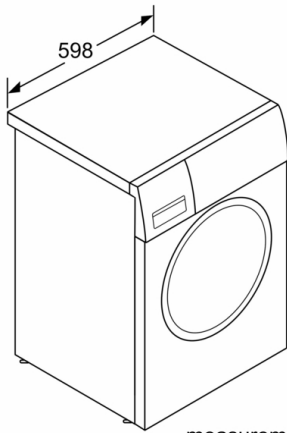

Technical Data

Built-in / Free-standing : Free-standing
 Door hinge : Left
 Color / Material body : White
 Length electrical supply cord : 160 cm
 Height for building under : 848.00 mm
 Height of the product : 848 mm
 Dimensions of the product : 848 x 598 x 590 mm
 Wheels : No
 Net weight : 67.5 kg
 Drum volume : 63 l
 Main colour of product : White
 Door Frame : White
 Noise level washing : 54 dB(A) re 1 pW
 Connection Rating : 2300 W
 Fuse protection : 10 A
 Voltage : 220-240 V
 Frequency : 50 Hz
 Energy Star Qualified : Yes
 Cord Included : No
 Plug type : GB plug
 Length of supply hose (in) : 59.05
 Dimensions of the packed product : 34.25 x 25.39 x 26.77
 Net weight : 149.000 lbs
 Gross weight : 151.000 lbs
 Length of drain hose : 150.00 cm
 Length of supply hose : 150.00 cm
 Dimensions of the packed product (HxWxD) : 870 x 680 x 645 mm
 Gross weight : 68.5 kg
 Connection Rating : 2300 W
 Fuse protection : 10 A
 Voltage : 220-240 V
 Frequency : 50 Hz
 Water protection system : Multiple water protection
 Number of Options : 4
 Maximum spin speed : 1000 rpm
 Spin speed options : Variable
 Digital countdown indicator : Yes
 Drying progress indicator : LED-display

Technical information

- Dimensions (H x W x D): 84.8 x 59.8 x 59 cm
- Can be built-under

**Series 2, washing machine, front loader, 7
kg, 1000 rpm
WAJ20170GC**

measurements in mm

measurements in mm