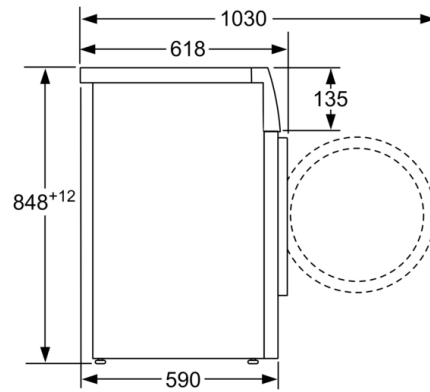

Technical Data

Built-in / Free-standing : Free-standing
 Door hinge : Left
 Color / Material body : White
 Length electrical supply cord : 160 cm
 Height for building under : 848.00 mm
 Height of the product : 848 mm
 Dimensions of the product : 848 x 598 x 590 mm
 Wheels : No
 Net weight : 67.5 kg
 Drum volume : 63 l
 Main colour of product : White
 Door Frame : White
 Noise level washing : 54 dB(A) re 1 pW
 Connection Rating : 2300 W
 Fuse protection : 10 A
 Voltage : 220-240 V
 Frequency : 50 Hz
 Energy Star Qualified : Yes
 Cord Included : No
 Plug type : GB plug
 Length of supply hose (in) : 59.05
 Dimensions of the packed product : 34.25 x 25.39 x 26.77
 Net weight : 149.000 lbs
 Gross weight : 151.000 lbs
 Length of drain hose : 150.00 cm
 Length of supply hose : 150.00 cm
 Dimensions of the packed product (HxWxD) : 870 x 680 x 645 mm
 Gross weight : 68.5 kg
 Connection Rating : 2300 W
 Fuse protection : 10 A
 Voltage : 220-240 V
 Frequency : 50 Hz
 Water protection system : Multiple water protection
 Number of Options : 4
 Maximum spin speed : 1000 rpm
 Spin speed options : Variable
 Digital countdown indicator : Yes
 Drying progress indicator : LED-display

Technical information

- Dimensions (H x W x D): 84.8 x 59.8 x 59 cm
- Can be built-under

**Series 2, washing machine, front loader, 7
kg, 1000 rpm
WAJ20170GC**

measurements in mm

measurements in mm