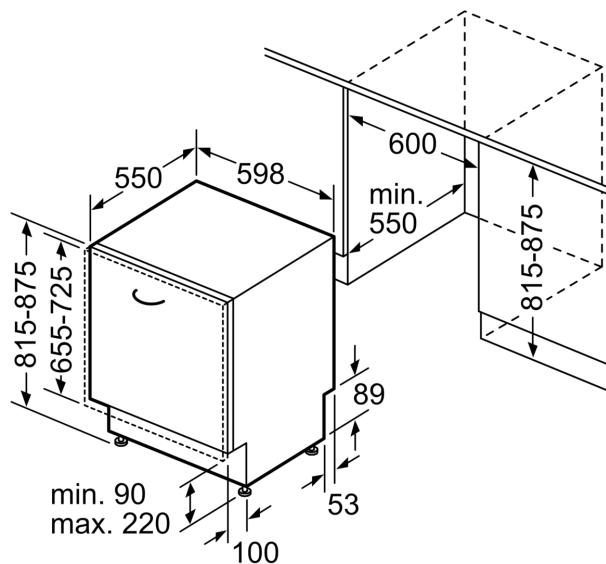

Maximum number of place settings (EU 2017/1369): 13
The water consumption of the eco programme in liters per cycle (EU 2017/1369): 10.4 l
Cleaning performance: A
Water consumption: 10.4 l
Total annual energy consumption 220 days: 148 kWh
Total annual water consumption 220 days: 2288 l
Installation type: Built-in
Removable top: No
Door panel options: Not possible
Height with worktop: 0 mm
Height of the appliance: 815 mm
Adjustable feet: Yes - all from front
Maximum adjustability feet: 60 mm
Adjustable plinth: Both horizontal and vertical
Net weight: 47.7 kg
Gross weight: 49.5 kg
Connection rating: 2400 W
Fuse protection: 10 A
Voltage: 220-240 V
Frequency: 50; 60 Hz
Length electrical supply cord: 175.0 cm
Plug type: GB plug
Length inlet hose: 165 cm
Length outlet hose: 190 cm
Hidden heating element: Yes
Water protection system description: Triple water protection 24h
Child safety devices: Childlock appliance
Water softener: Yes
Top basket type: R4
Adjustable upper basket: Rackmatic 2-stage
Bottom basket type: R4
3rd Rack: Basket for small items
Optional accessories: SZ30BI01, SZ38BI00, SZ72010, SZ73000, SZ73001, SZ73010, SZ73035, SZ73056, SZ73300, SZ73640
Included accessories 2: steam protection
Number of place settings: 13
Dimensions of the product (HxWxD): 815 x 598 x 550 mm
Dimensions of the packed product (HxWxD): 880 x 660 x 670 mm

Safety

- aquaStop with guarantee - Prevent Water Leakage

Technical Information

- Dimensions of the product (HxWxD): 81.5 x 59.8 x 55 cm
- Product dimensions -gross- (HxWxD): 88 x 66 x 67 cm
- Gross Weight: 49.5 kg

**iQ700, fully-integrated
dishwasher, 60 cm
SN67ZX48DM**

measurements in mm

⊠ socket
() values with extension kit

measurements in mm