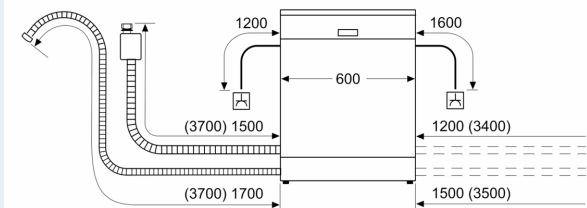

Maximum number of place settings (EU 2017/1369): 13
The water consumption of the eco programme in liters per cycle (EU 2017/1369): 10.4 l
Cleaning performance: A
Water consumption: 10.4 l
Total annual energy consumption 220 days: 148 kWh
Total annual water consumption 220 days: 2288 l
Installation type: Built-in
Removable top: No
Door panel options: Not possible
Height with worktop: 0 mm
Height of the appliance: 815 mm
Adjustable feet: Yes - all from front
Maximum adjustability feet: 60 mm
Adjustable plinth: Both horizontal and vertical
Net weight: 47.7 kg
Gross weight: 49.5 kg
Connection rating: 2400 W
Fuse protection: 10 A
Voltage: 220-240 V
Frequency: 50; 60 Hz
Length electrical supply cord: 175.0 cm
Plug type: GB plug
Length inlet hose: 165 cm
Length outlet hose: 190 cm
Hidden heating element: Yes
Water protection system description: Triple water protection 24h
Child safety devices: Childlock appliance
Water softener: Yes
Top basket type: R4
Adjustable upper basket: Rackmatic 2-stage
Bottom basket type: R4
3rd Rack: Basket for small items
Optional accessories: SZ30BI01, SZ38BI00, SZ72010, SZ73000, SZ73001, SZ73010, SZ73035, SZ73056, SZ73300, SZ73640
Included accessories 2: steam protection
Number of place settings: 13
Dimensions of the product (HxWxD): 815 x 598 x 550 mm
Dimensions of the packed product (HxWxD): 880 x 660 x 670 mm

Safety

- aquaStop with guarantee - Prevent Water Leakage

Technical Information

- Dimensions of the product (HxWxD): 81.5 x 59.8 x 55 cm
- Product dimensions -gross- (HxWxD): 88 x 66 x 67 cm
- Gross Weight: 49.5 kg

**iQ700, fully-integrated
dishwasher, 60 cm
SN67ZX48DM**

measurements in mm

⊠ socket
() values with extension kit

measurements in mm