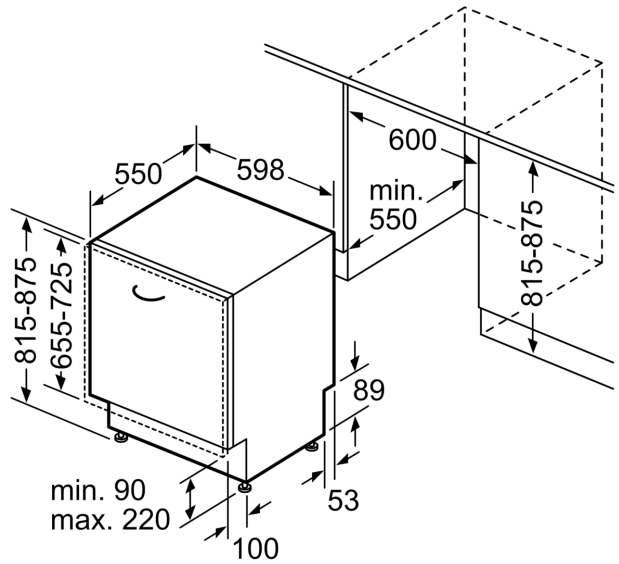

### Technical Information

- Dimensions of the product (HxWxD): 81.5 x 59.8 x 55 cm
- Product dimensions -gross- (HxWxD): 86.5 x 64 x 67.7 cm
- Gross Weight: 36.8 kg

<sup>1</sup> The availability of the Home Connect functionality depends on the availability of the Home Connect Services in your country. Home Connect Services are not available in every country – for further information; please check: [www.home-connect.com](http://www.home-connect.com)

iQ300, fully-integrated  
dishwasher, 60 cm  
SN63HX26MM

measurements in mm

⌚ socket  
( ) values with extension kit

measurements in mm