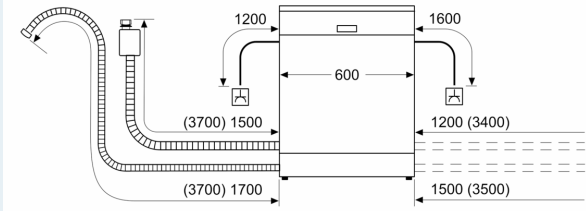

### Technical Information

- Dimensions of the product (HxWxD): 81.5 x 59.8 x 55 cm
- Product dimensions -gross- (HxWxD): 86.5 x 64 x 67.7 cm
- Gross Weight: 36.8 kg

<sup>1</sup> The availability of the Home Connect functionality depends on the availability of the Home Connect Services in your country. Home Connect Services are not available in every country – for further information; please check: [www.home-connect.com](http://www.home-connect.com)

iQ300, fully-integrated  
dishwasher, 60 cm  
SN63HX26MM

measurements in mm

⌚ socket  
( ) values with extension kit

measurements in mm