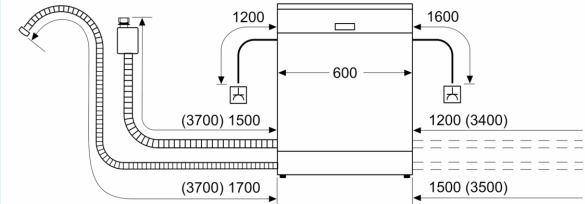

Maximum number of place settings (EU 2017/1369):	13
The water consumption of the eco programme in liters per cycle (EU 2017/1369):	10.1 l
Cleaning performance:	A
Water consumption:	10.1 l
Total annual energy consumption 220 days:	166 kWh
Total annual water consumption 220 days:	2222 l
Installation type:	Free-standing
Removable top:	Yes
Door panel options:	Not possible
Height with worktop:	30 mm
Height of the appliance:	845 mm
Adjustable feet:	Yes - all
Maximum adjustability feet:	20 mm
Adjustable plinth:	No
Net weight:	51.5 kg
Gross weight:	52.8 kg
Connection rating:	2400 W
Fuse protection:	10 A
Voltage:	220-240 V
Frequency:	50; 60 Hz
Length electrical supply cord:	175.0 cm
Plug type:	GB plug
Length inlet hose:	150 cm
Length outlet hose:	190 cm
Hidden heating element:	Yes
Water protection system description:	Triple water protection 24h
Child safety devices:	Button suspension
Water softener:	Yes
Top basket type:	mid
Adjustable upper basket:	Rackmatic 3-stage
Bottom basket type:	mid
3rd Rack:	3rd Rack 1.0
Optional accessories:	SZ72010, SZ73000, SZ73001, SZ73300, SZ73640
Included accessories 2:	no
Number of place settings:	13
Colour panel:	White
Color / Material body:	White
Color / Material top:	White
Dimensions of the product (HxWxD):	845 x 600 x 600 mm
Dimensions of the packed product (HxWxD):	880 x 640 x 680 mm

Safety

- aquaStop with guarantee - Prevent Water Leakage

Technical Information

- Dimensions of the product (HxWxD): 84.5 x 60 x 60 cm
- Product dimensions -gross- (HxWxD): 88 x 64 x 68 cm
- Gross Weight: 52.8 kg

iQ300, free-standing dishwasher,
60 cm, White
SN23HW26MM

measurements in mm

socket
() values with extension kit