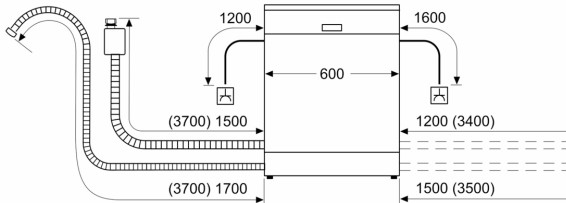

Maximum number of place settings (EU 2017/1369):	13
The water consumption of the eco programme in liters per cycle (EU 2017/1369):	10.4 l
Cleaning performance:	A
Water consumption:	10.4 l
Total annual energy consumption 220 days:	141 kWh
Total annual water consumption 220 days:	2288 l
Built-in / Free-standing:	Free-standing
Removable top:	Yes
Door panel options:	Not possible
Height with worktop:	30 mm
Height of the appliance:	845 mm
Adjustable feet:	Yes - all
Maximum adjustability feet:	20 mm
Adjustable plinth:	No
Net weight:	51.9 kg
Gross weight:	53.5 kg
Connection rating:	2400 W
Fuse protection:	10 A
Voltage:	220-240 V
Frequency:	50; 60 Hz
Length electrical supply cord:	175 cm
Plug type:	GB plug
Length inlet hose:	165 cm
Length outlet hose:	190 cm
Hidden heating element:	Yes
Water protection system description:	Triple water protection 24h
Child safety devices:	No
Water softener:	Yes
Top basket type:	Maximum flexibility with Max Flex Pro basket
Adjustable upper basket:	Rackmatic 2-stage
Bottom basket type:	R4
3rd Rack:	Extra Space 3rd basket
Included accessories :	Bottle holder
Number of place settings:	13
Color / Material panel:	Stainless steel colour, lacqu.
Color / Material body:	Brushed steel anti-fingerprint
Dimensions of the packed product (HxWxD):	880x660x670 mm

Safety

- AquaStop - Prevent Water Leakage

Technical Information

- Dimensions of the product (HxWxD): 84.5 x 60 x 60 cm
- Product dimensions -gross- (HxWxD): 88 x 66 x 67 cm
- Gross Weight: 53.5 kg

Series 8, free-standing dishwasher, 60 cm, Brushed steel anti-fingerprint SMS8ZDI86M

measurements in mm

socket
() values with extension kit