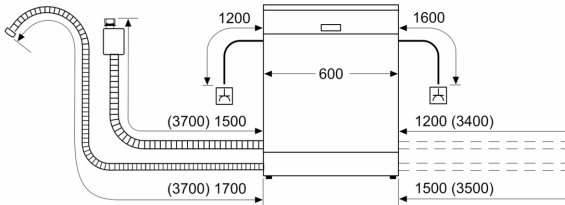

Maximum number of place settings (EU 2017/1369): 13
The water consumption of the eco programme in liters per cycle (EU 2017/1369): 10.1 l
Cleaning performance: A
Water consumption: 10.1 l
Total annual energy consumption 220 days: 166 kWh
Total annual water consumption 220 days: 2222 l
Built-in / Free-standing: Free-standing
Removable top: Yes
Door panel options: Not possible
Height with worktop: 30 mm
Height of the appliance: 845 mm
Adjustable feet: Yes - all
Maximum adjustability feet: 20 mm
Adjustable plinth: No
Net weight: 51.4 kg
Gross weight: 52.7 kg
Connection rating: 2400 W
Fuse protection: 10 A
Voltage: 220-240 V
Frequency: 50; 60 Hz
Length electrical supply cord: 175.0 cm
Plug type: GB plug
Length inlet hose: 165 cm
Length outlet hose: 190 cm
Hidden heating element: Yes
Water protection system description: Triple water protection 24h
Child safety devices: Button suspension
Water softener: Yes
Top basket type: mid TP
Adjustable upper basket: Rackmatic 3-stage
Bottom basket type: mid TP
3rd Rack: 3rd Rack 1.1
Optional accessories: SMZ5100, SGZ1010, SMZ2014, SMZ5000, SMZ5001, SMZ5002
Included accessories 2: no
Number of place settings: 13
Color / Material panel: White
Color / Material body: White
Color / Material top: White
Dimensions of the product (HxWxD): 845 x 600 x 600 mm
Dimensions of the packed product (HxWxD): 870 x 650 x 670 mm

Safety

- English
- Remaining programme time indicator (min.)
- Electronic delay timer: 1-24 hours

Technical Information

- AquaStop - Prevent Water Leakage
- Dimensions of the product (HxWxD): 84.5 x 60 x 60 cm

**Series 6, free-standing dishwasher,
60 cm, White
SMS6HMW27M**

measurements in mm

⏏ socket
() values with extension kit