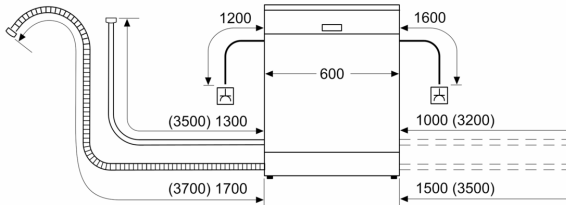

Maximum number of place settings (EU 2017/1369):	..... 14
The water consumption of the eco programme in liters per cycle (EU 2017/1369):	..... 10.3 l
Water consumption:	..... 10.3 l
Total annual energy consumption 220 days:	..... 184 kWh
Total annual water consumption 220 days:	..... 2266 l
Built-in / Free-standing:	..... Free-standing
Removable top:	..... Yes
Door panel options:	..... Not possible
Height with worktop:	..... 30 mm
Height of the appliance:	..... 845 mm
Adjustable feet:	..... Yes - all
Maximum adjustability feet:	..... 20 mm
Adjustable plinth:	..... No
Net weight:	..... 56.6 kg
Gross weight:	..... 58.5 kg
Connection rating:	..... 2400 W
Fuse protection:	..... 10 A
Voltage:	..... 220-240 V
Frequency:	..... 50; 60 Hz
Length electrical supply cord:	..... 175.0 cm
Plug type:	..... GB plug
Length inlet hose:	..... 165 cm
Length outlet hose:	..... 190 cm
Hidden heating element:	..... Yes
Child safety devices:	..... Button suspension
Water softener:	..... Yes
Top basket type:	..... R2
Adjustable upper basket:	..... Rackmatic 3-stage
Bottom basket type:	..... R2
3rd Rack:	..... 3rd Rack 1.1
Optional accessories:	..... SGZ1010, SMZ2014, SMZ5001, SMZ5300
Number of place settings:	..... 14
Color / Material panel:	..... Stainless steel colour, lacqu.
Color / Material body:	..... Stainless steel, lacquered
Color / Material top:	..... Stainless steel colour, lacqu.
Dimensions of the product (HxWxD):	..... 845 x 600 x 600 mm
Dimensions of the packed product (HxWxD):	..... 880 x 660 x 670 mm

**Series 4, free-standing dishwasher,  
60 cm, silver inox  
SMS46MI20M**

measurements in mm

⌚ socket  
( ) values with extension kit