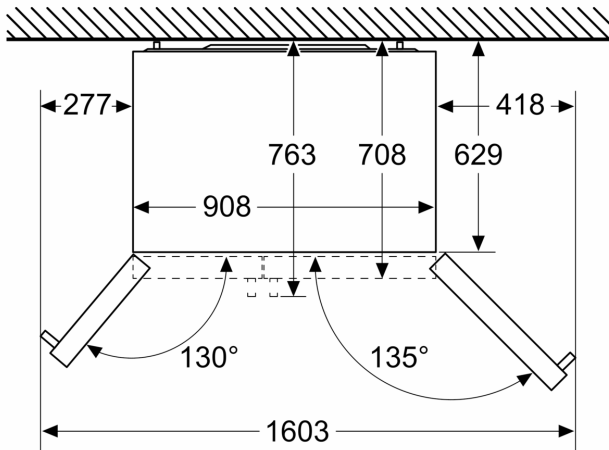

Technical Information

- 4 height adjustable feet
- Climate Class SN-T
- Rated Voltage 220 - 240 V

Dimensions

- Dimensions: H 178.7 cm x L 90.8 cm x D 70.7 cm

Accessories

- 1 x connection hose, 1 x egg tray

Environment and Safety**Dimension and installation****Main Features**

**Series 6, American side by side,
178.7 x 90.8 cm, Stainless steel
(with anti-fingerprint)
KAG93AI30M**

Measurements in mm

Measurements in mm

measurements in mm

Specifications

A	Front is adjustable from 1783 to 1792
B	Cabinet depth
C	Depth incl. door, without handle
D	Depth incl. door, with handle
E	Water connection to the appliance