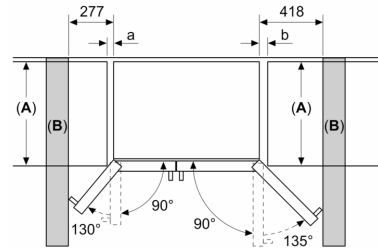

Technical Information

- 4 height adjustable feet
- Climate Class SN-T
- Rated Voltage 220 - 240 V

Dimensions

- Dimensions: H 178.7 cm x L 90.8 cm x D 70.7 cm

Accessories

- 1 x connection hose, 1 x egg tray

Environment and Safety**Dimension and installation****Main Features**

**Series 6, American side by side,
178.7 x 90.8 cm, Stainless steel
(with anti-fingerprint)
KAG93AI30M**

Measurements in mm

Measurements in mm

A	a	b
≤ 600	50	50
600 < A ≤ 650	50	50
650 < A ≤ 700	53	96
> 700	277	418

A: Kitchen cabinet or worktop depth

B: Wall
Drawers can be pulled out with door open to 90°

Drawers can be taken out with door completely opened

measurements in mm

Specifications

A	Front is adjustable from 1783 to 1792
B	Cabinet depth
C	Depth incl. door, without handle
D	Depth incl. door, with handle
E	Water connection to the appliance