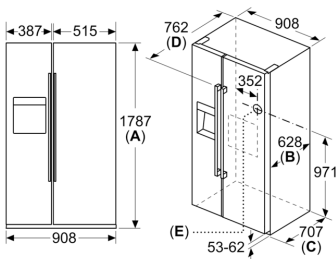

Technical Information

- 4 height adjustable feet
- Climate Class SN-T
- Rated Voltage 220 - 240 V

Dimensions

- Dimensions: H 178.7 cm x L 90.8 cm x D 70.7 cm

Accessories

- 1 x connection hose, 1 x egg tray

Environment and Safety**Dimension and installation****Main Features**

**Series 6, American side by side,
178.7 x 90.8 cm, Stainless steel
(with anti-fingerprint)
KAG93AI30M**

Measurements in mm

Measurements in mm

A	a	b
≤ 600	50	50
600 < A ≤ 650	50	50
650 < A ≤ 700	53	96
> 700	277	418

A: Kitchen cabinet or worktop depth

B: Wall
Drawers can be pulled out with door open to 90°

Drawers can be taken out with door completely opened

measurements in mm

Specifications

A	Front is adjustable from 1783 to 1792
B	Cabinet depth
C	Depth incl. door, without handle
D	Depth incl. door, with handle
E	Water connection to the appliance