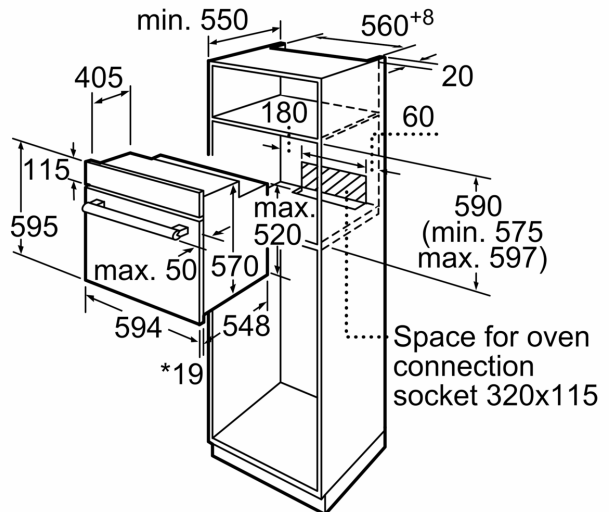

Accessory:

- 1 x combination grid, 1 x enamel baking tray, 1 x universal pan

Environment and Safety:

- Maximum window temperature 50° C
- Child safety button

Technical Info:

- Length of mains cable: 146 cm
- Nominal voltage: 220 - 240 V
- Total connected load electric: 3.3 KW
- Energy efficiency rating (acc. EU Nr. 65/2014): A
- Energy consumption per cycle in conventional mode: 0.98 kWh
- Energy consumption per cycle in fan-forced convection mode: 0.79 kWh
- Number of cavities: 1 Heat source: electrical Cavity volume: 66 l

Dimensions:

- Appliance dimension (hxwxd): 595 mm x 594 mm x 548 mm
- Niche dimension (hxwxd): 575 mm - 597 mm x 560 mm - 568 mm x 550 mm
- "Please reference the built-in dimensions provided in the installation drawing"
- Energy efficiency rating (acc. EU Nr. 65/2014):
- Energy consumption per cycle in conventional mode: 0.98 kWh
- Energy consumption per cycle in fan-forced convection mode: 0.79 kWh
- Number of cavities: 1 Heat source: electrical Cavity volume: 66 l

**iQ300, built-in oven, 60 x 60 cm,
Stainless steel
HB134JES0M**

* 20 mm for metal fascias

measurements in mm

* 20 mm for metal fascias

measurements in mm

* 20 mm for metal fascias

Dimensions in mm