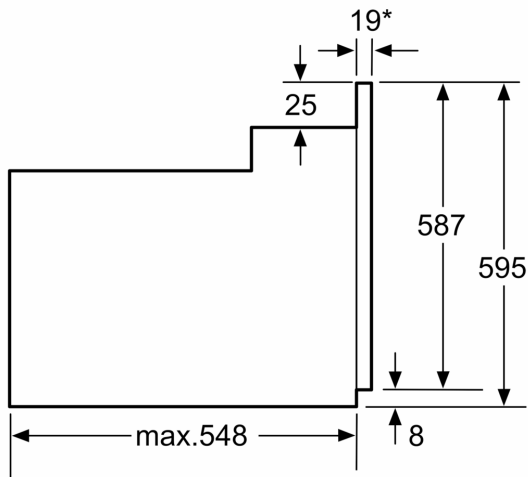

Accessory:

- 1 x combination grid, 1 x enamel baking tray, 1 x universal pan

Environment and Safety:

- Maximum window temperature 50° C
- Child safety button

Technical Info:

- Length of mains cable: 146 cm
- Nominal voltage: 220 - 240 V
- Total connected load electric: 3.3 KW
- Energy efficiency rating (acc. EU Nr. 65/2014): A
- Energy consumption per cycle in conventional mode: 0.98 kWh
- Energy consumption per cycle in fan-forced convection mode: 0.79 kWh
- Number of cavities: 1 Heat source: electrical Cavity volume: 66 l

Dimensions:

- Appliance dimension (hxwxd): 595 mm x 594 mm x 548 mm
- Niche dimension (hxwxd): 575 mm - 597 mm x 560 mm - 568 mm x 550 mm
- "Please reference the built-in dimensions provided in the installation drawing"
- Energy efficiency rating (acc. EU Nr. 65/2014):
- Energy consumption per cycle in conventional mode: 0.98 kWh
- Energy consumption per cycle in fan-forced convection mode: 0.79 kWh
- Number of cavities: 1 Heat source: electrical Cavity volume: 66 l

**iQ300, built-in oven, 60 x 60 cm,
Stainless steel
HB134JES0M**

* 20 mm for metal fascias

measurements in mm

* 20 mm for metal fascias

measurements in mm

* 20 mm for metal fascias

Dimensions in mm