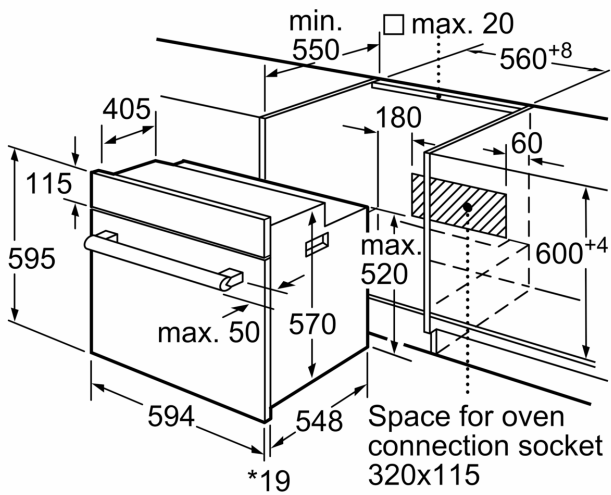

Accessory:

- 1 x combination grid, 1 x enamel baking tray, 1 x universal pan

Environment and Safety:

- Maximum window temperature 50° C
- Child safety button

Technical Info:

- Length of mains cable: 146 cm
- Nominal voltage: 220 - 240 V
- Total connected load electric: 3.3 KW
- Energy efficiency rating (acc. EU Nr. 65/2014): A
- Energy consumption per cycle in conventional mode: 0.98 kWh
- Energy consumption per cycle in fan-forced convection mode: 0.79 kWh
- Number of cavities: 1 Heat source: electrical Cavity volume: 66 l

Dimensions:

- Appliance dimension (hxwxd): 595 mm x 594 mm x 548 mm
- Niche dimension (hxwxd): 575 mm - 597 mm x 560 mm - 568 mm x 550 mm
- "Please reference the built-in dimensions provided in the installation drawing"
- Energy efficiency rating (acc. EU Nr. 65/2014):
- Energy consumption per cycle in conventional mode: 0.98 kWh
- Energy consumption per cycle in fan-forced convection mode: 0.79 kWh
- Number of cavities: 1 Heat source: electrical Cavity volume: 66 l

**iQ300, built-in oven, 60 x 60 cm,
Stainless steel
HB134JES0M**

* 20 mm for metal fascias

measurements in mm

* 20 mm for metal fascias

measurements in mm

* 20 mm for metal fascias

Dimensions in mm