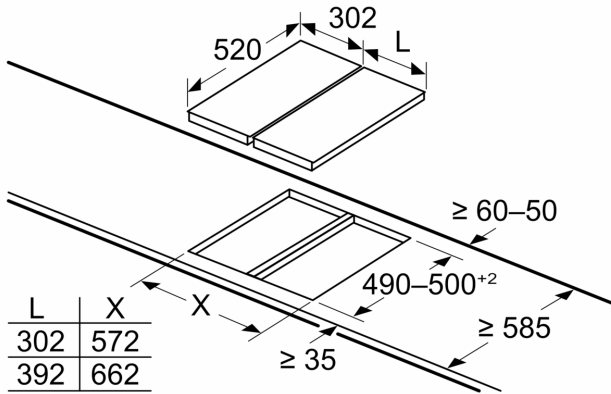

measurements in mm

A: Minimum distance from the hob cut-out to the wall.
B: Recessed depth
C: With fitted oven underneath min. 20, possibly more; see space requirements for the oven.

Measurements in mm

When installing two Domino units right next to a hob, two assembly kits (HZ394301) are required

measurements in mm

When installing a Domino unit right next to a hob, an assembly kit (HZ394301) is required.

Measurements in mm

If two or more elements are installed right next to one another, one or several installation kits are required (2 elements 1 installation kit, 3 elements 2 installation kits, etc.)

measurements in mm

Domino combination options with corresponding appliance and cut-out dimensions

Width category: 30 40 60 70 80 90
Appliance width: 302 392 602 710 812 912

	A	B	C	D	L	X
2x30	302	302	-	-	604	572
1x30, 1x40	302	392	-	-	694	662
1x30, 1x60	302	602	-	-	904	872
1x30, 1x70*	302	710	-	-	1012	980
1x30, 1x80	302	812	-	-	1114	1082
1x30, 1x90	302	912	-	-	1214	1182
2x40	392	392	-	-	784	752
1x40, 1x60	392	602	-	-	994	962
1x40, 1x70*	392	710	-	-	1102	1070
1x40, 1x80	392	812	-	-	1204	1172
1x40, 1x90	392	912	-	-	1304	1272
3x30	302	302	302	-	906	874
2x30, 1x40	302	302	392	-	996	964
2x30, 1x60	302	302	602	-	1206	1174
2x30, 1x70*	302	302	710	-	1314	1282
2x30, 1x80	302	302	812	-	1416	1384
2x30, 1x90	302	302	912	-	1516	1484
1x30, 2x40	302	392	392	-	1086	1054
1x30, 1x40, 1x60	302	392	602	-	1296	1264
1x30, 1x40, 1x70*	302	392	710	-	1404	1372
1x30, 1x40, 1x80	302	392	812	-	1506	1474
1x30, 1x40, 1x90	302	392	912	-	1606	1574
3x40	392	392	392	-	1176	1144
2x40, 1x60	392	392	602	-	1386	1354
4x30	302	302	302	302	1208	1176
3x30, 1x40	302	302	302	392	1298	1266
2x30, 2x40	302	302	392	392	1388	1356
1x30, 3x40	302	392	392	392	1478	1446
1x30, 1x75	302	750	-	-	1052	1016
1x40, 1x75	392	750	-	-	1142	1106
2x30, 1x75	302	302	750	-	1354	1318
1x30, 1x40, 1x75	302	392	750	-	1444	1408