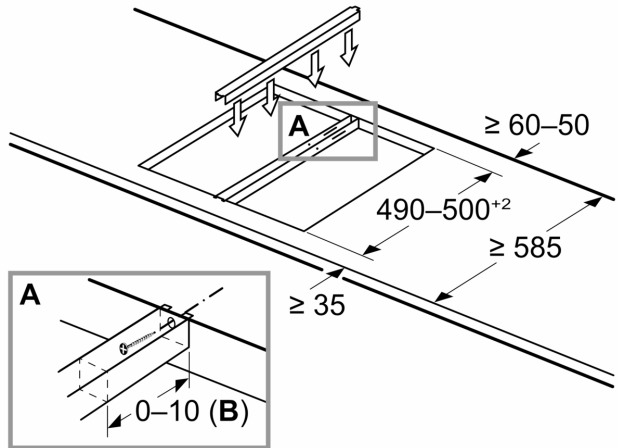

B: Dependent on the cut-out depth