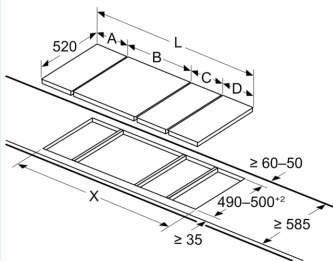

Measurements in mm

Assembly kit (HZ394301) for Domino

B: Dependent on the cut-out depth

Measurements in mm

Picture for the table Domino combination possibilities with corresponding devices and cutout dimensions

If two or more elements are installed right next to one another, one or several installation kits are required (2 elements 1 installation kit, 3 elements 2 installation kits, etc.)

Cutout dimension (X) depending on the combination (see combination table)

measurements in mm

Domino combination options with corresponding appliance and cut-out dimensions

Width category: 30 40 60 70 80 90
Appliance width: 302 392 602 710 812 912

	A	B	C	D	L	X
2x30	302	302	-	-	604	572
1x30, 1x40	302	392	-	-	694	662
1x30, 1x60	302	602	-	-	904	872
1x30, 1x70*	302	710	-	-	1012	980
1x30, 1x80	302	812	-	-	1114	1082
1x30, 1x90	302	912	-	-	1214	1182
2x40	392	392	-	-	784	752
1x40, 1x60	392	602	-	-	994	962
1x40, 1x70*	392	710	-	-	1102	1070
1x40, 1x80	392	812	-	-	1204	1172
1x40, 1x90	392	912	-	-	1304	1272
3x30	302	302	302	-	906	874
2x30, 1x40	302	302	392	-	996	964
2x30, 1x60	302	302	602	-	1206	1174
2x30, 1x70*	302	302	710	-	1314	1282
2x30, 1x80	302	302	812	-	1416	1384
2x30, 1x90	302	302	912	-	1516	1484
1x30, 2x40	302	392	392	-	1086	1054
1x30, 1x40, 1x60	302	392	602	-	1296	1264
1x30, 1x40, 1x70*	302	392	710	-	1404	1372
1x30, 1x40, 1x80	302	392	812	-	1506	1474
1x30, 1x40, 1x90	302	392	912	-	1606	1574
3x40	392	392	392	-	1176	1144
2x40, 1x60	392	392	602	-	1386	1354
4x30	302	302	302	302	1208	1176
3x30, 1x40	302	302	302	392	1298	1266
2x30, 2x40	302	302	392	392	1388	1356
1x30, 3x40	302	392	392	392	1478	1446
1x30, 1x75	302	750	-	-	1052	1016
1x40, 1x75	392	750	-	-	1142	1106
2x30, 1x75	302	302	750	-	1354	1318
1x30, 1x40, 1x75	302	392	750	-	1444	1408