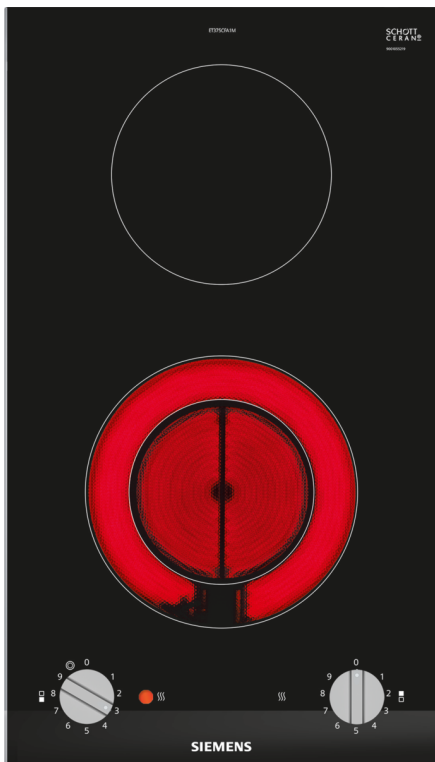

iQ300, domino hob, electric, 30 cm, Black, ET375CFA1M

The modern Domino glass ceramic cooktop for more cooking pleasure and less cleaning effort.

✓ The 30 cm wide cooktop is ideal for combining with other Domino or faceted design cooktops.

Product name/family: Vario/Domino cooking zone cera
 Installation type: Built-in
 Type of heating: Electric hob
 Total number of positions that can be used at the same time: 2
 Min. required niche size for installation (HxWxD): 48 x x mm
 Width of the appliance: 302 mm
 Dimensions: 48 x 302 x 520 mm
 Dimensions of the packed product (HxWxD): ... 120 x 375 x 590 mm
 Net weight: 4.3 kg
 Gross weight: 5.0 kg
 Residual heat indicator: Separate
 Location of control panel: Front
 Basic surface material: Ceramic
 Color of surface: Black, Alu, brushed
 Length electrical supply cord: 100.0 cm
 Connection rating: 3200 W
 Fuse protection: 16 A
 Voltage: 220-240 V
 Frequency: 60; 50 Hz

- HZ32WA00 Wireless food thermometer
- HZ390090 Wok Set consisting of 3 Items
- HZ394301 Connecting strip

iQ300, domino hob, electric, 30 cm, Black, ET375CFA1M

- ET375CFA1M
- faceted design (with front facette and side profiles)
- 30 cm, Domino ceramic

Design:

- Can be combined with all hobs in comfort design
- HighSpeed ceramic glass

Comfort:

- 2 HighSpeed cooking zones, including:
 - 1 dual zone
- Electronic regulation 9 power levels
- Operated via a fixed control