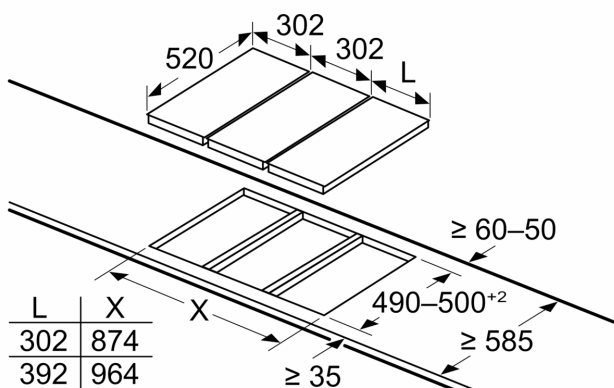

Environment+safety:

- 2 residual heat indicators
- Power on indicator light

Measurements

- Min. worktop thickness: 16 mm

iQ300, domino hob, electric, 30 cm, Black, ET375CFA1M

Measurements in mm

If two or more elements are installed right next to one another, one or several installation kits are required (2 elements 1 installation kit, 3 elements 2 installation kits, etc.)

measurements in mm

A: Minimum distance from the hob cut-out to the wall.
B: Recessed depth
C: With fitted oven underneath min. 20, possibly more; see space requirements for the oven.

Measurements in mm

When installing two Domino units right next to a hob, two assembly kits (HZ394301) are required

measurements in mm

Domino combination options with corresponding appliance and cut-out dimensions

Width category: 30 40 60 70 80 90
Appliance width: 302 392 602 710 812 912

	A	B	C	D	L	X
2x30	302	302	-	-	604	572
1x30, 1x40	302	392	-	-	694	662
1x30, 1x60	302	602	-	-	904	872
1x30, 1x70*	302	710	-	-	1012	980
1x30, 1x80	302	812	-	-	1114	1082
1x30, 1x90	302	912	-	-	1214	1182
2x40	392	392	-	-	784	752
1x40, 1x60	392	602	-	-	994	962
1x40, 1x70*	392	710	-	-	1102	1070
1x40, 1x80	392	812	-	-	1204	1172
1x40, 1x90	392	912	-	-	1304	1272
3x30	302	302	302	-	906	874
2x30, 1x40	302	302	392	-	996	964
2x30, 1x60	302	302	602	-	1206	1174
2x30, 1x70*	302	302	710	-	1314	1282
2x30, 1x80	302	302	812	-	1416	1384
2x30, 1x90	302	302	912	-	1516	1484
1x30, 2x40	302	392	392	-	1086	1054
1x30, 1x40, 1x60	302	392	602	-	1296	1264
1x30, 1x40, 1x70*	302	392	710	-	1404	1372
1x30, 1x40, 1x80	302	392	812	-	1506	1474
1x30, 1x40, 1x90	302	392	912	-	1606	1574
3x40	392	392	392	-	1176	1144
2x40, 1x60	392	392	602	-	1386	1354
4x30	302	302	302	302	1208	1176
3x30, 1x40	302	302	302	392	1298	1266
2x30, 2x40	302	302	392	392	1388	1356
1x30, 3x40	302	392	392	392	1478	1446
1x30, 1x75	302	750	-	-	1052	1016
1x40, 1x75	392	750	-	-	1142	1106
2x30, 1x75	302	302	750	-	1354	1318
1x30, 1x40, 1x75	302	392	750	-	1444	1408