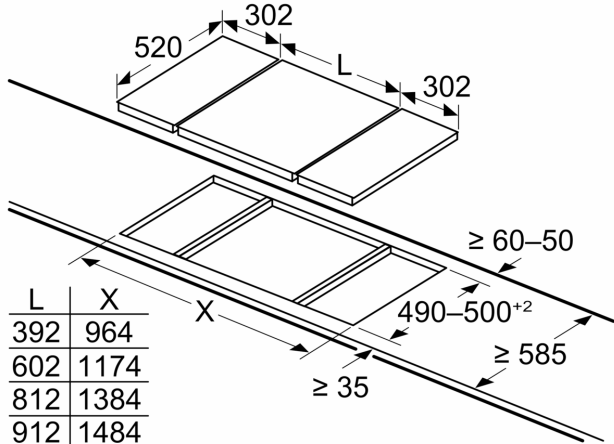

Environment+safety:

- 2 residual heat indicators
- Power on indicator light

Measurements

- Min. worktop thickness: 16 mm

iQ300, domino hob, electric, 30 cm, Black, ET375CFA1M

Measurements in mm

If two or more elements are installed right next to one another, one or several installation kits are required (2 elements 1 installation kit, 3 elements 2 installation kits, etc.)

measurements in mm

A: Minimum distance from the hob cut-out to the wall.
B: Recessed depth
C: With fitted oven underneath min. 20, possibly more; see space requirements for the oven.

Measurements in mm

When installing two Domino units right next to a hob, two assembly kits (HZ394301) are required

measurements in mm

Domino combination options with corresponding appliance and cut-out dimensions

Width category: 30 40 60 70 80 90
Appliance width: 302 392 602 710 812 912

	A	B	C	D	L	X
2x30	302	302	-	-	604	572
1x30, 1x40	302	392	-	-	694	662
1x30, 1x60	302	602	-	-	904	872
1x30, 1x70*	302	710	-	-	1012	980
1x30, 1x80	302	812	-	-	1114	1082
1x30, 1x90	302	912	-	-	1214	1182
2x40	392	392	-	-	784	752
1x40, 1x60	392	602	-	-	994	962
1x40, 1x70*	392	710	-	-	1102	1070
1x40, 1x80	392	812	-	-	1204	1172
1x40, 1x90	392	912	-	-	1304	1272
3x30	302	302	302	-	906	874
2x30, 1x40	302	302	392	-	996	964
2x30, 1x60	302	302	602	-	1206	1174
2x30, 1x70*	302	302	710	-	1314	1282
2x30, 1x80	302	302	812	-	1416	1384
2x30, 1x90	302	302	912	-	1516	1484
1x30, 2x40	302	392	392	-	1086	1054
1x30, 1x40, 1x60	302	392	602	-	1296	1264
1x30, 1x40, 1x70*	302	392	710	-	1404	1372
1x30, 1x40, 1x80	302	392	812	-	1506	1474
1x30, 1x40, 1x90	302	392	912	-	1606	1574
3x40	392	392	392	-	1176	1144
2x40, 1x60	392	392	602	-	1386	1354
4x30	302	302	302	302	1208	1176
3x30, 1x40	302	302	302	392	1298	1266
2x30, 2x40	302	302	392	392	1388	1356
1x30, 3x40	302	392	392	392	1478	1446
1x30, 1x75	302	750	-	-	1052	1016
1x40, 1x75	392	750	-	-	1142	1106
2x30, 1x75	302	302	750	-	1354	1318
1x30, 1x40, 1x75	302	392	750	-	1444	1408