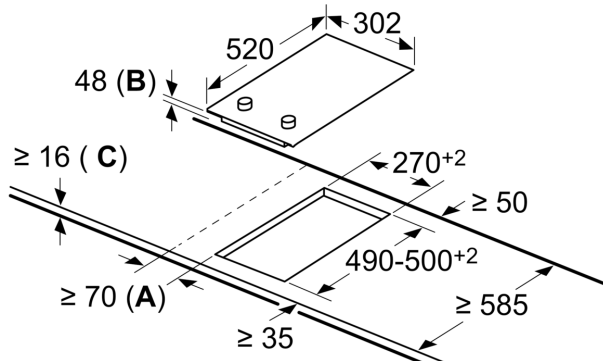

Environment+safety:

- 2 residual heat indicators
- Power on indicator light

Measurements

- Min. worktop thickness: 16 mm

iQ300, domino hob, electric, 30 cm, Black, ET375CFA1M

Measurements in mm

If two or more elements are installed right next to one another, one or several installation kits are required (2 elements 1 installation kit, 3 elements 2 installation kits, etc.)

measurements in mm

A: Minimum distance from the hob cut-out to the wall.
B: Recessed depth
C: With fitted oven underneath min. 20, possibly more; see space requirements for the oven.

Measurements in mm

When installing two Domino units right next to a hob, two assembly kits (HZ394301) are required

measurements in mm

Domino combination options with corresponding appliance and cut-out dimensions

Width category: 30 40 60 70 80 90
Appliance width: 302 392 602 710 812 912

	A	B	C	D	L	X
2x30	302	302	-	-	604	572
1x30, 1x40	302	392	-	-	694	662
1x30, 1x60	302	602	-	-	904	872
1x30, 1x70*	302	710	-	-	1012	980
1x30, 1x80	302	812	-	-	1114	1082
1x30, 1x90	302	912	-	-	1214	1182
2x40	392	392	-	-	784	752
1x40, 1x60	392	602	-	-	994	962
1x40, 1x70*	392	710	-	-	1102	1070
1x40, 1x80	392	812	-	-	1204	1172
1x40, 1x90	392	912	-	-	1304	1272
3x30	302	302	302	-	906	874
2x30, 1x40	302	302	392	-	996	964
2x30, 1x60	302	302	602	-	1206	1174
2x30, 1x70*	302	302	710	-	1314	1282
2x30, 1x80	302	302	812	-	1416	1384
2x30, 1x90	302	302	912	-	1516	1484
1x30, 2x40	302	392	392	-	1086	1054
1x30, 1x40, 1x60	302	392	602	-	1296	1264
1x30, 1x40, 1x70*	302	392	710	-	1404	1372
1x30, 1x40, 1x80	302	392	812	-	1506	1474
1x30, 1x40, 1x90	302	392	912	-	1606	1574
3x40	392	392	392	-	1176	1144
2x40, 1x60	392	392	602	-	1386	1354
4x30	302	302	302	302	1208	1176
3x30, 1x40	302	302	302	392	1298	1266
2x30, 2x40	302	302	392	392	1388	1356
1x30, 3x40	302	392	392	392	1478	1446
1x30, 1x75	302	750	-	-	1052	1016
1x40, 1x75	392	750	-	-	1142	1106
2x30, 1x75	302	302	750	-	1354	1318
1x30, 1x40, 1x75	302	392	750	-	1444	1408