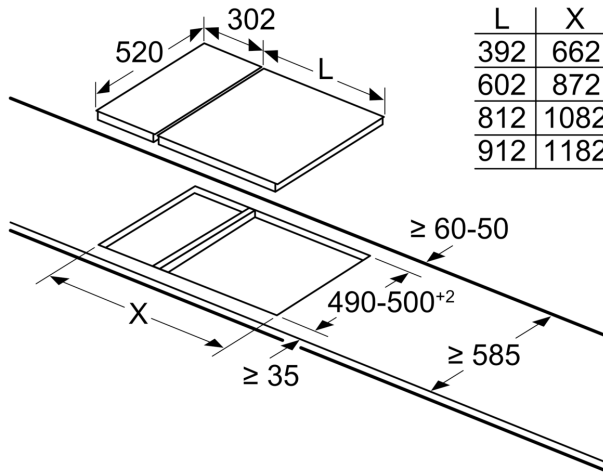

measurements in mm

A: Minimum distance from the hob cut-out to the wall.
B: Recessed depth
C: With fitted oven underneath min. 20, possibly more; see space requirements for the oven.

Measurements in mm

When installing two Domino units right next to a hob, two assembly kits (HZ394301) are required

measurements in mm

When installing a Domino unit right next to a hob, an assembly kit (HZ394301) is required.

Measurements in mm

If two or more elements are installed right next to one another, one or several installation kits are required (2 elements 1 installation kit, 3 elements 2 installation kits, etc.)

measurements in mm

Domino combination options with corresponding appliance and cut-out dimensions

Width category: 30 40 60 70 80 90
Appliance width: 302 392 602 710 812 912

	A	B	C	D	L	X
2x30	302	302	-	-	604	572
1x30, 1x40	302	392	-	-	694	662
1x30, 1x60	302	602	-	-	904	872
1x30, 1x70*	302	710	-	-	1012	980
1x30, 1x80	302	812	-	-	1114	1082
1x30, 1x90	302	912	-	-	1214	1182
2x40	392	392	-	-	784	752
1x40, 1x60	392	602	-	-	994	962
1x40, 1x70*	392	710	-	-	1102	1070
1x40, 1x80	392	812	-	-	1204	1172
1x40, 1x90	392	912	-	-	1304	1272
3x30	302	302	302	-	906	874
2x30, 1x40	302	302	392	-	996	964
2x30, 1x60	302	302	602	-	1206	1174
2x30, 1x70*	302	302	710	-	1314	1282
2x30, 1x80	302	302	812	-	1416	1384
2x30, 1x90	302	302	912	-	1516	1484
1x30, 2x40	302	392	392	-	1086	1054
1x30, 1x40, 1x60	302	392	602	-	1296	1264
1x30, 1x40, 1x70*	302	392	710	-	1404	1372
1x30, 1x40, 1x80	302	392	812	-	1506	1474
1x30, 1x40, 1x90	302	392	912	-	1606	1574
3x40	392	392	392	-	1176	1144
2x40, 1x60	392	392	602	-	1386	1354
4x30	302	302	302	302	1208	1176
3x30, 1x40	302	302	302	392	1298	1266
2x30, 2x40	302	302	392	392	1388	1356
1x30, 3x40	302	392	392	392	1478	1446
1x30, 1x75	302	750	-	-	1052	1016
1x40, 1x75	392	750	-	-	1142	1106
2x30, 1x75	302	302	750	-	1354	1318
1x30, 1x40, 1x75	302	392	750	-	1444	1408