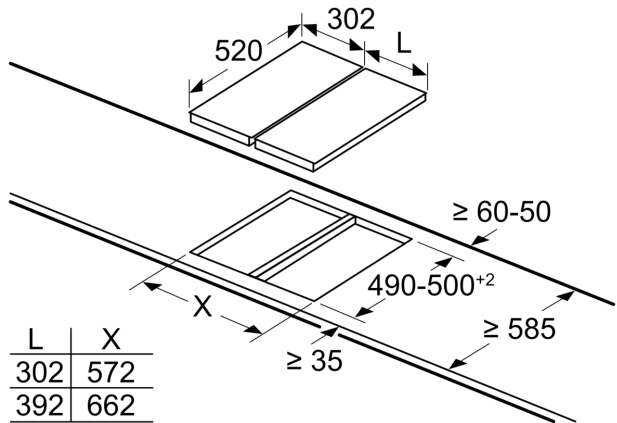

#### Tilbehør

- 1 x Wokring inkluderet

iQ700, Domino gaskogeplade, 30 cm, Glaskeramik, Sort ER3A6AD70

Stregtegninger

measurements in mm

L	X
392	964
602	1174
812	1384
912	1484

When installing two Domino units right next to a hob, two assembly kits (HZ394301) are required.

measurements in mm

L	X
392	662
602	872
812	1082
912	1182

When installing a Domino unit right next to a hob, an assembly kit (HZ394301) is required.

measurements in mm

L	X
302	874
392	964

When installing two or more Domino units side-by-side, one or more assembly kits are required (2 units = 1 assembly kit, 3 units = 2 assembly kits, etc.).

measurements in mm

L	X
302	572
392	662

When installing two or more Domino units side-by-side, one or more assembly kits are required (2 units = 1 assembly kit, 3 units = 2 assembly kits, etc.).