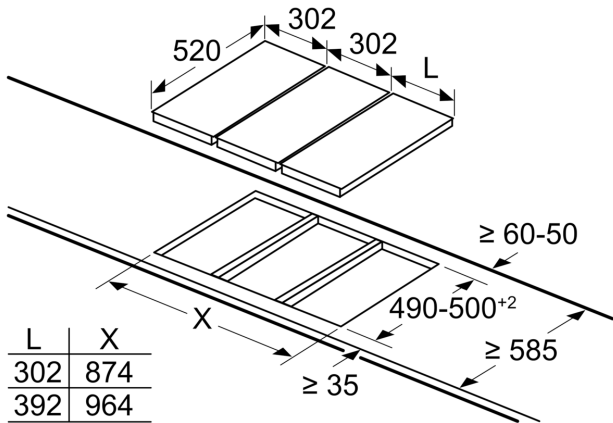

#### Tilbehør

- 1 x Wokring inkluderet

iQ700, Domino gaskogeplade, 30 cm, Glaskeramik, Sort ER3A6AD70

Stregtegninger

measurements in mm

L	X
392	964
602	1174
812	1384
912	1484

When installing two Domino units right next to a hob, two assembly kits (HZ394301) are required.

measurements in mm

L	X
392	662
602	872
812	1082
912	1182

When installing a Domino unit right next to a hob, an assembly kit (HZ394301) is required.

measurements in mm

L	X
302	874
392	964

When installing two or more Domino units side-by-side, one or more assembly kits are required (2 units = 1 assembly kit, 3 units = 2 assembly kits, etc.).