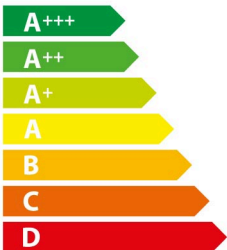

## LC85KDK6K

**A**

**44**  
kWh/annum

**A**BCDEFG

**A**BCDEFG

ABCD**E**FG

**60**dB