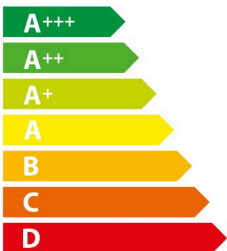

ENERG

енергия · ενέργεια

BOSCH

DFS097K51

B

39
kWu/annum

Water efficiency icon showing three leaves in a circle. Below it, the text **A**BCDEFG is displayed.

Lighting efficiency icon showing a light bulb. Below it, the text **A**BCDEFG is displayed.

Water consumption icon showing a faucet with water droplets. Below it, the text **A**BCDEFG is displayed.

Sound power level icon showing a speaker with sound waves. Below it, the text **53**dB is displayed.