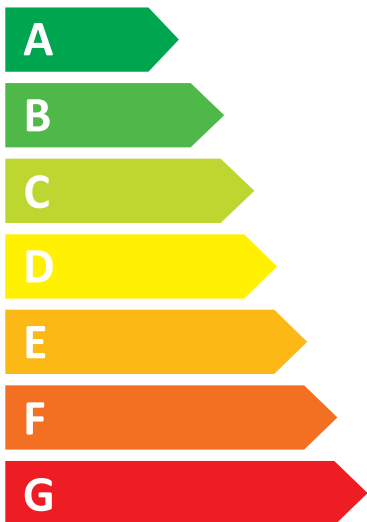

ENERG

Bosch

WGG244RFSN

49 kWh / 

9.0 kg

3:48

50 L

ABCDEFG