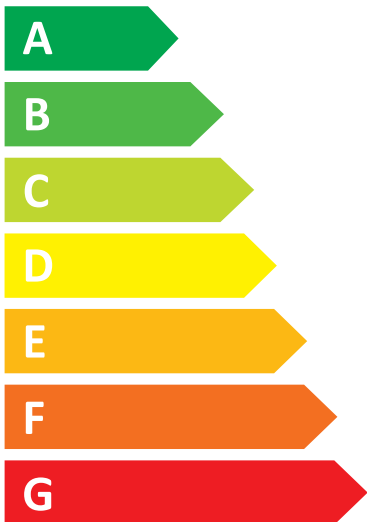

ENERG

Bosch

SMS6ECC12E

54 kWh / 

14 x

9,0 L

4:30

ABCD