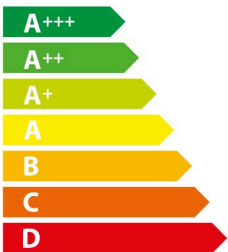

ENERG

енергия · ενεργεια

Y IJA
IE IA

BOSCH

DWF67KM60

A

39
kWh/annum

Water efficiency icon showing three leaves in a circle. Below it is the scale **A**BCDEFG.

Lighting efficiency icon showing a lightbulb. Below it is the scale **A**BCDEFG.

Water consumption icon showing water droplets falling from a tap. Below it is the scale **A**BCDEFG.

Sound power level icon showing a speaker with sound waves. Below it is the value **58**dB.