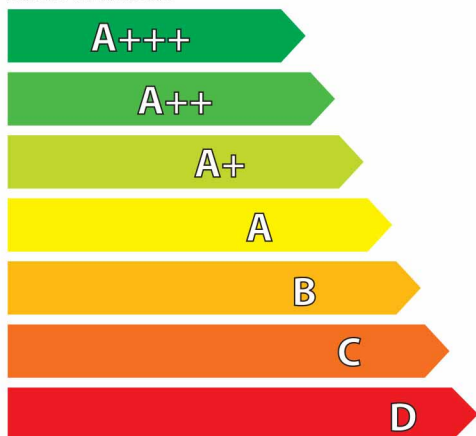

ENERGY

Dishwasher

Manufacturer

SIEMENS

Model

SR64E031EU

More efficient