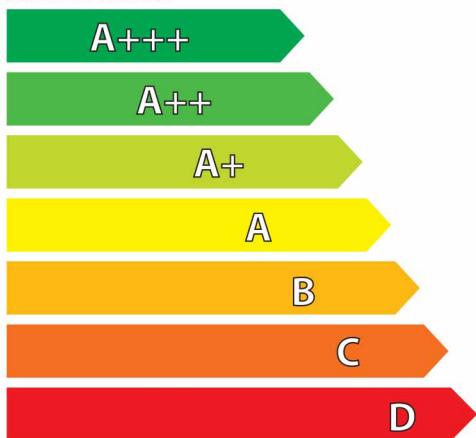

ENERGY

Dishwasher

Manufacturer

SIEMENS

Model

SN65M037EU

More efficient