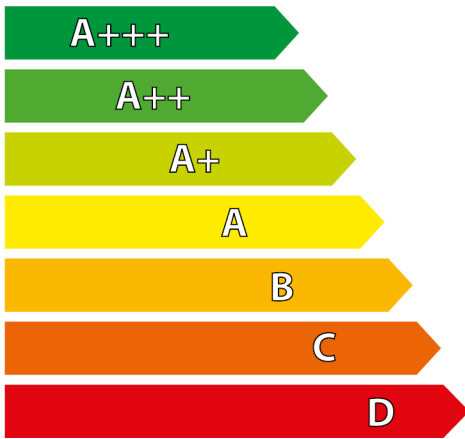

ENERGY

Dishwasher

Manufacturer

SIEMENS

Model

SN63HS01MZ

More efficient