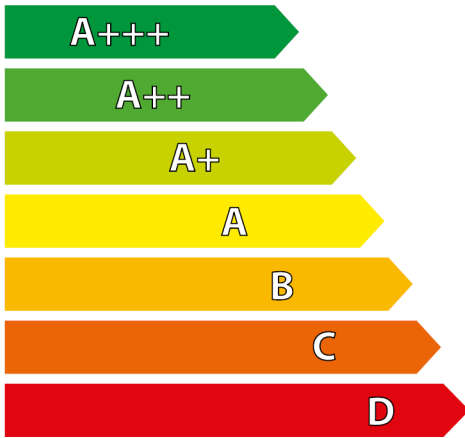

ENERGY

Dishwasher

Manufacturer

SIEMENS

Model

SN27ZI80DT

More efficient