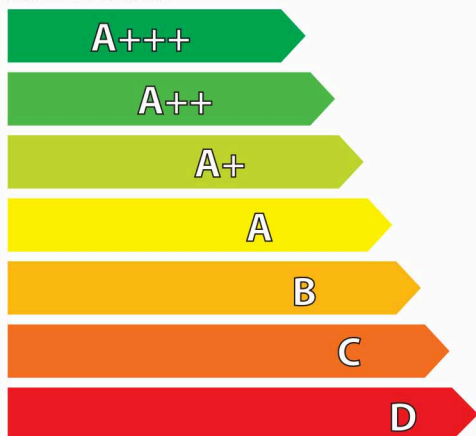

ENERGY

Dishwasher

Manufacturer

SIEMENS

Model

SN278W01TZ

More efficient