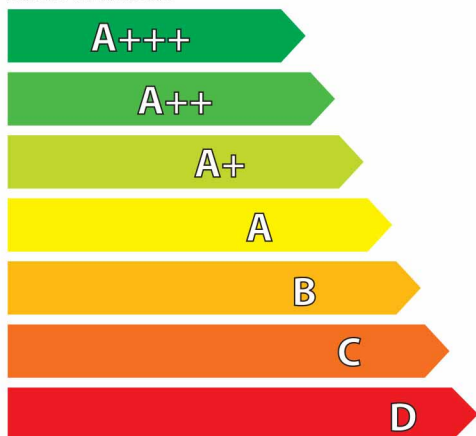

## Dishwasher

Manufacturer

SIEMENS

Model

SN277W01TG

More efficient

**A++**

Less efficient

**Energy consumption, kWh/cycle**

*(based on test results of manufacturer's standard cycle using cold water fill)*

**0.93**

Actual energy consumption will depend on how the appliance is used.

Cleaning performance (A: higher G: lower)